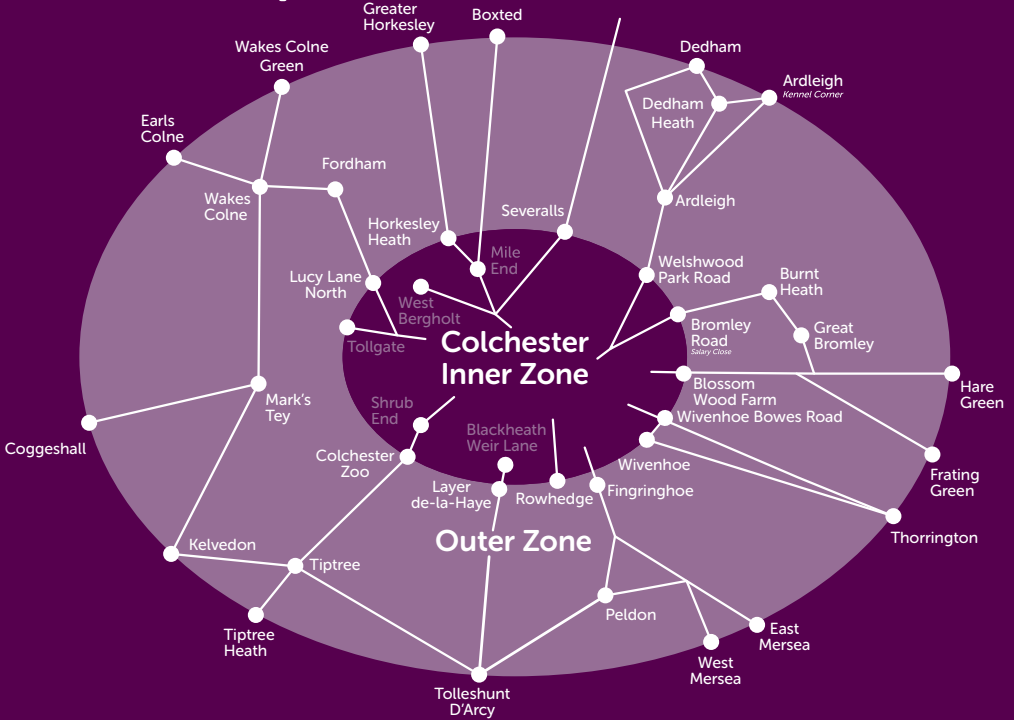

Get connected with Colchester Borough Card

DAILY
ADULT TICKET
FROM
£4.50

Unlimited bus
travel in and
around Colchester,
on First Essex,
Arriva Colchester,
and Hedingham
Omnibuses.

WEEKLY
ADULT TICKET
FROM
£19.00

Colchester
Borough
Card

Colchester Borough Card Route Map

Ticket Type:	Inner Price:	Outer Price:
Adult Day   	£4.50	£7.20
Adult Weekly   	£19.00	£29.00
Adult 4-Week  	£66.00	£98.00
Adult Quarterly  	£190.00	£290.00
Adult Annual  	£665.00	£920.00
Child Day  	£3.20	£5.00
Child Weekly   	£13.50	£20.00
Child 4-Week  	£46.00	£68.00
Family Day 2+3  	£10.00	£12.00

How do I purchase tickets?

You can purchase your Boroughcard tickets via the First Essex, Arriva or East Anglian Buses App or at the First Bus Travel Office in Colchester. Additionally, Day and Weekly tickets can be purchased on local bus services operated by First Essex, Arriva, Heddingham or Chambers buses in Colchester.