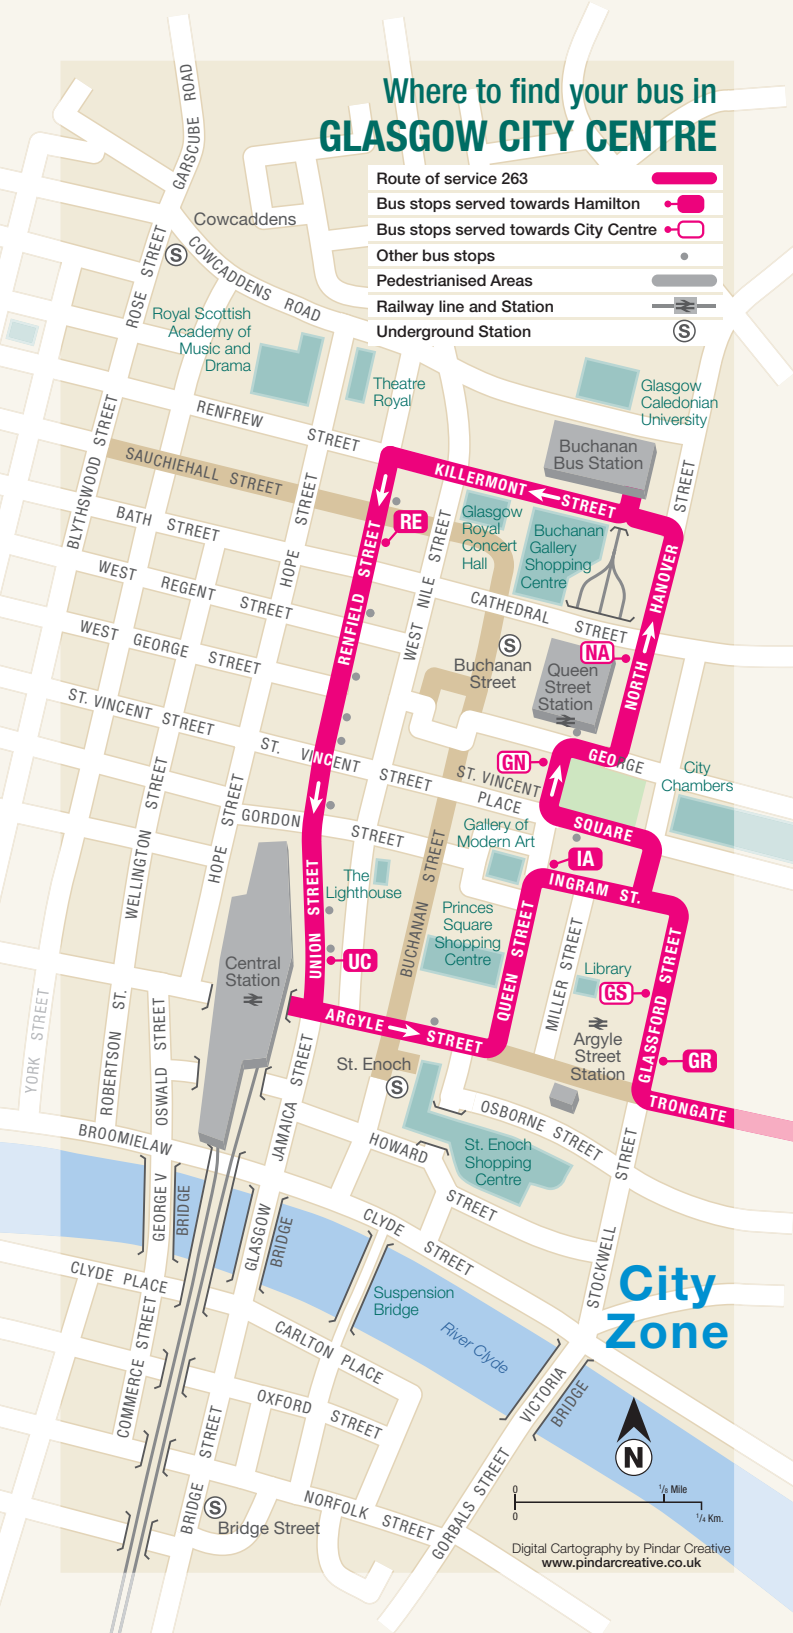

Where to find your bus in GLASGOW CITY CENTRE

- Route of service 263 
- Bus stops served towards Hamilton 
- Bus stops served towards City Centre 
- Other bus stops 
- Pedestrianised Areas 
- Railway line and Station 
- Underground Station 

City Zone

263 Route Map

City Zone

City Zone

North Lanarkshire Local Zone

North Lanarkshire Local Zone

Hamilton Town Centre

Route of service 263 

Terminus Point 