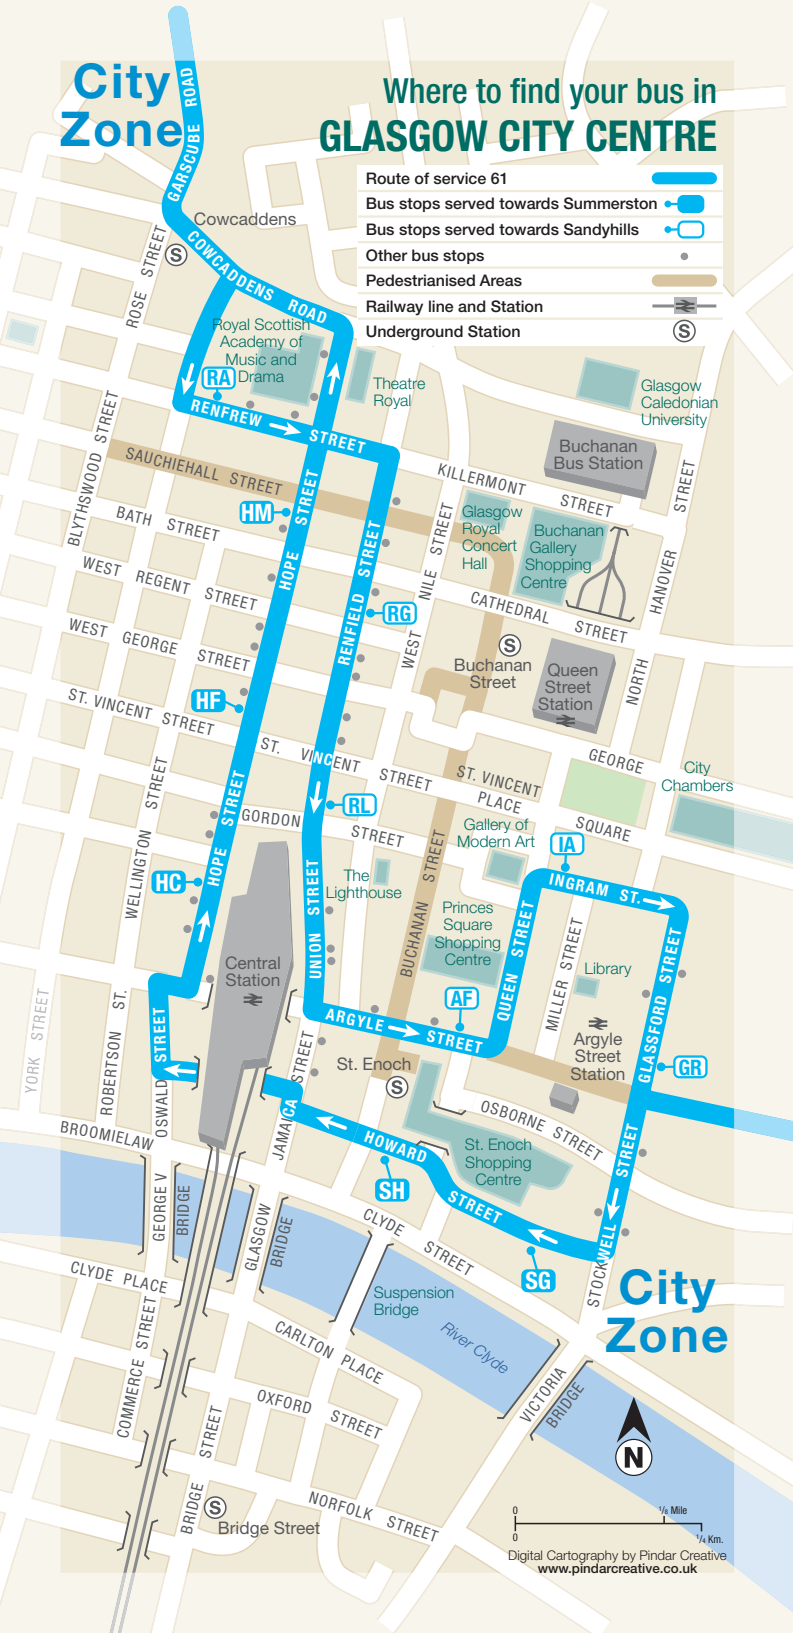

City Zone

Where to find your bus in GLASGOW CITY CENTRE

Route of service 61

Bus stops served towards Summerston

Bus stops served towards Sandyhills

Other bus stops

Pedestrianised Areas

Railway line and Station

Underground Station

City Zone

Digital Cartography by Pindar Creative
www.pindarcreative.co.uk

61

Route Map

for continuation
to Summerston,
see centre pages

Route of Service 61

Terminus Point

61

Route Map

City Zone

Route of Service 61 

Terminus Point 

for continuation to Sandyhills, see back cover