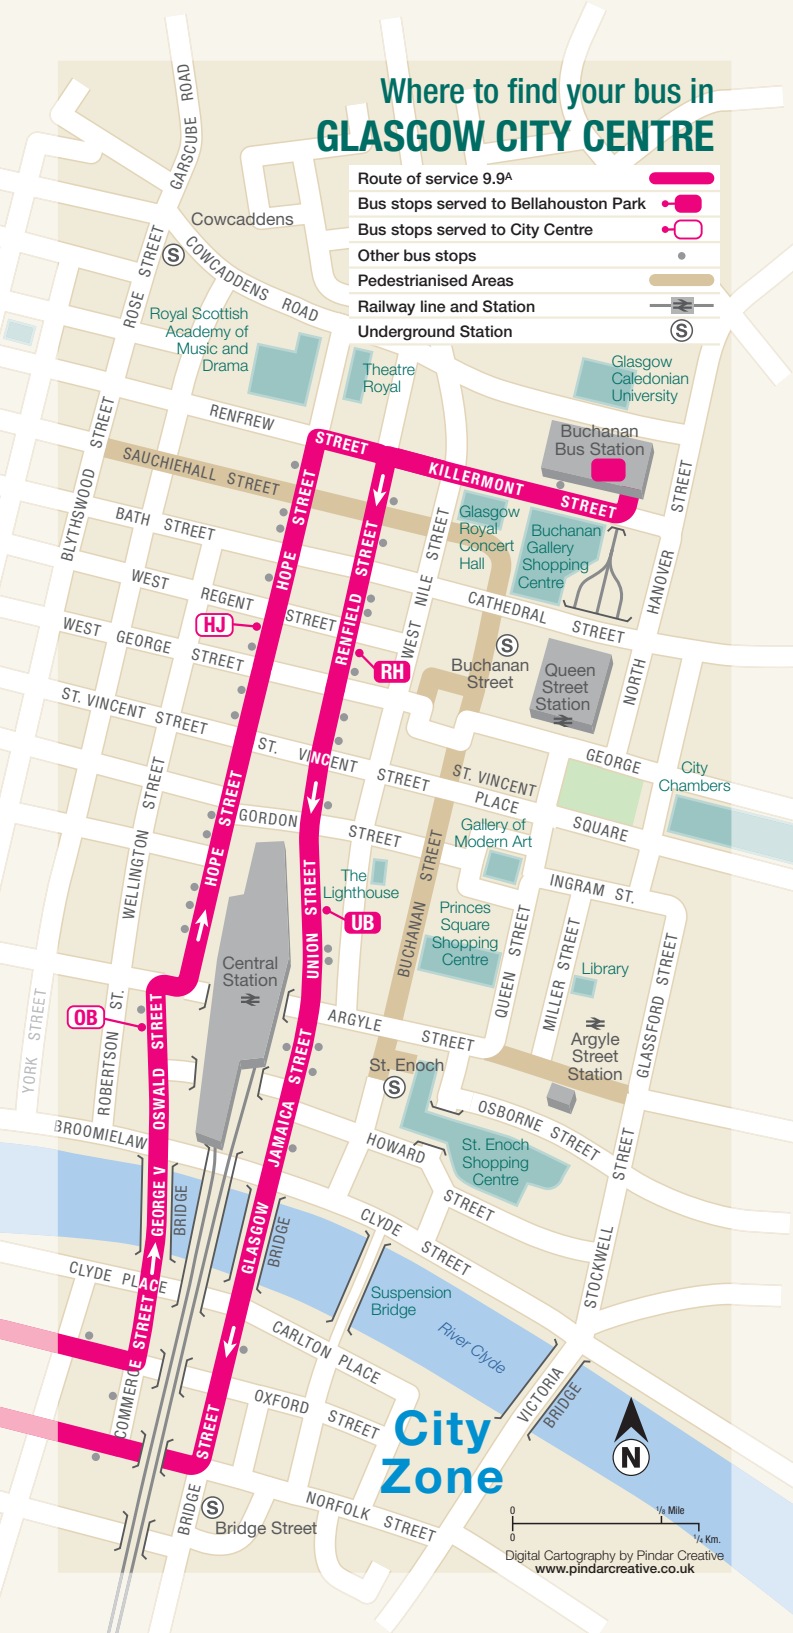

Where to find your bus in GLASGOW CITY CENTRE

- Route of service 9.9^A 
- Bus stops served to Bellahouston Park 
- Bus stops served to City Centre 
- Other bus stops 
- Pedestrianised Areas 
- Railway line and Station 
- Underground Station 

City Zone

0 1/8 Mile 1/4 Km.

Digital Cartography by Pindar Creative
www.pindarcreative.co.uk