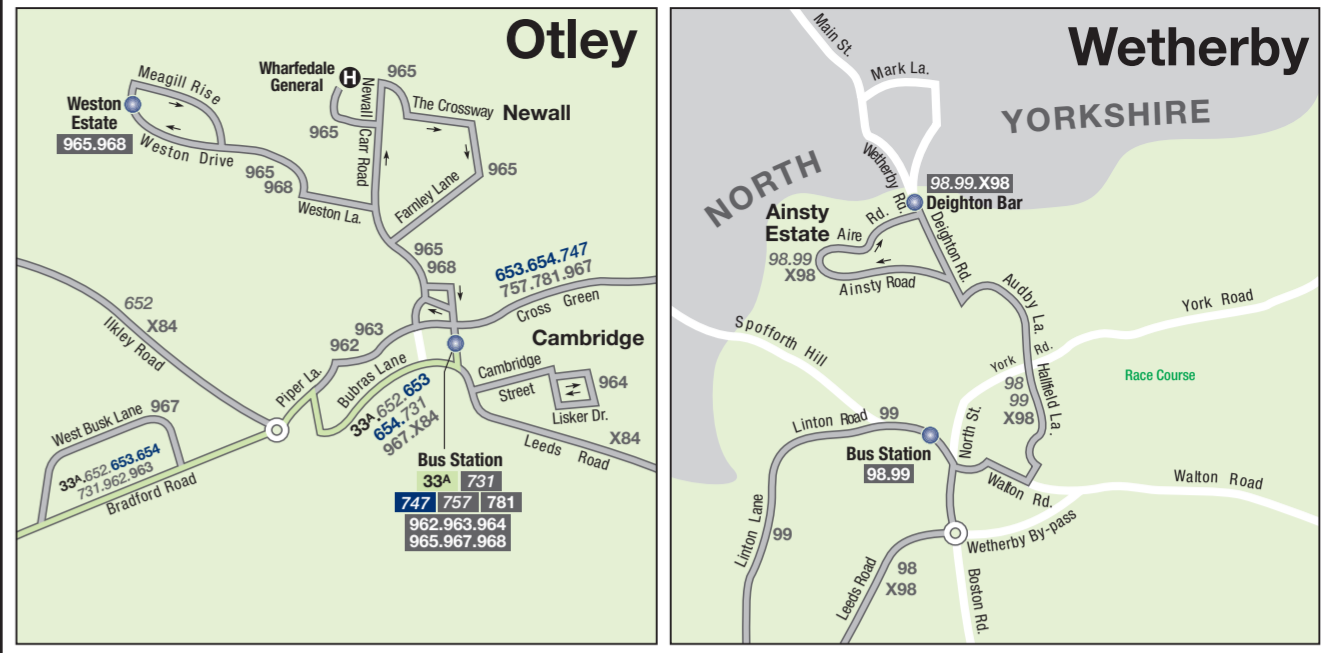

Leeds Network Map

First transforming travel

over ground Services which operate at 10 minute intervals or better Monday to Saturday daytime.

1	40
2 3 3A	42
4fttr	49
12 13 13A	50 50A
16 16A	51 51A
18 18A	56
33 33A	71
37	96

Certain journeys only

Other First in Leeds services
 5 8 9 28 35 38 44 44A 45 46 47 55 61
 62 63 64 66 67 68 68A 73 74 76 81 81A
 82 85 86 87 87A 88 90 91 92 95 97 97A
 98 99 757 962 963 964 965 966 967 968
 X84 X98

Less frequent services
 28 14 228 31 32 37A 60 63A 72A 74A 78
 80 91A 98A 731 871 X11 X14 X35 X96

First Group services
 15 72 508 652 653 654 670 709 710
 711 747 X6

Route terminus

Bus runs in direction of arrow

Railway line and station

Park & Ride