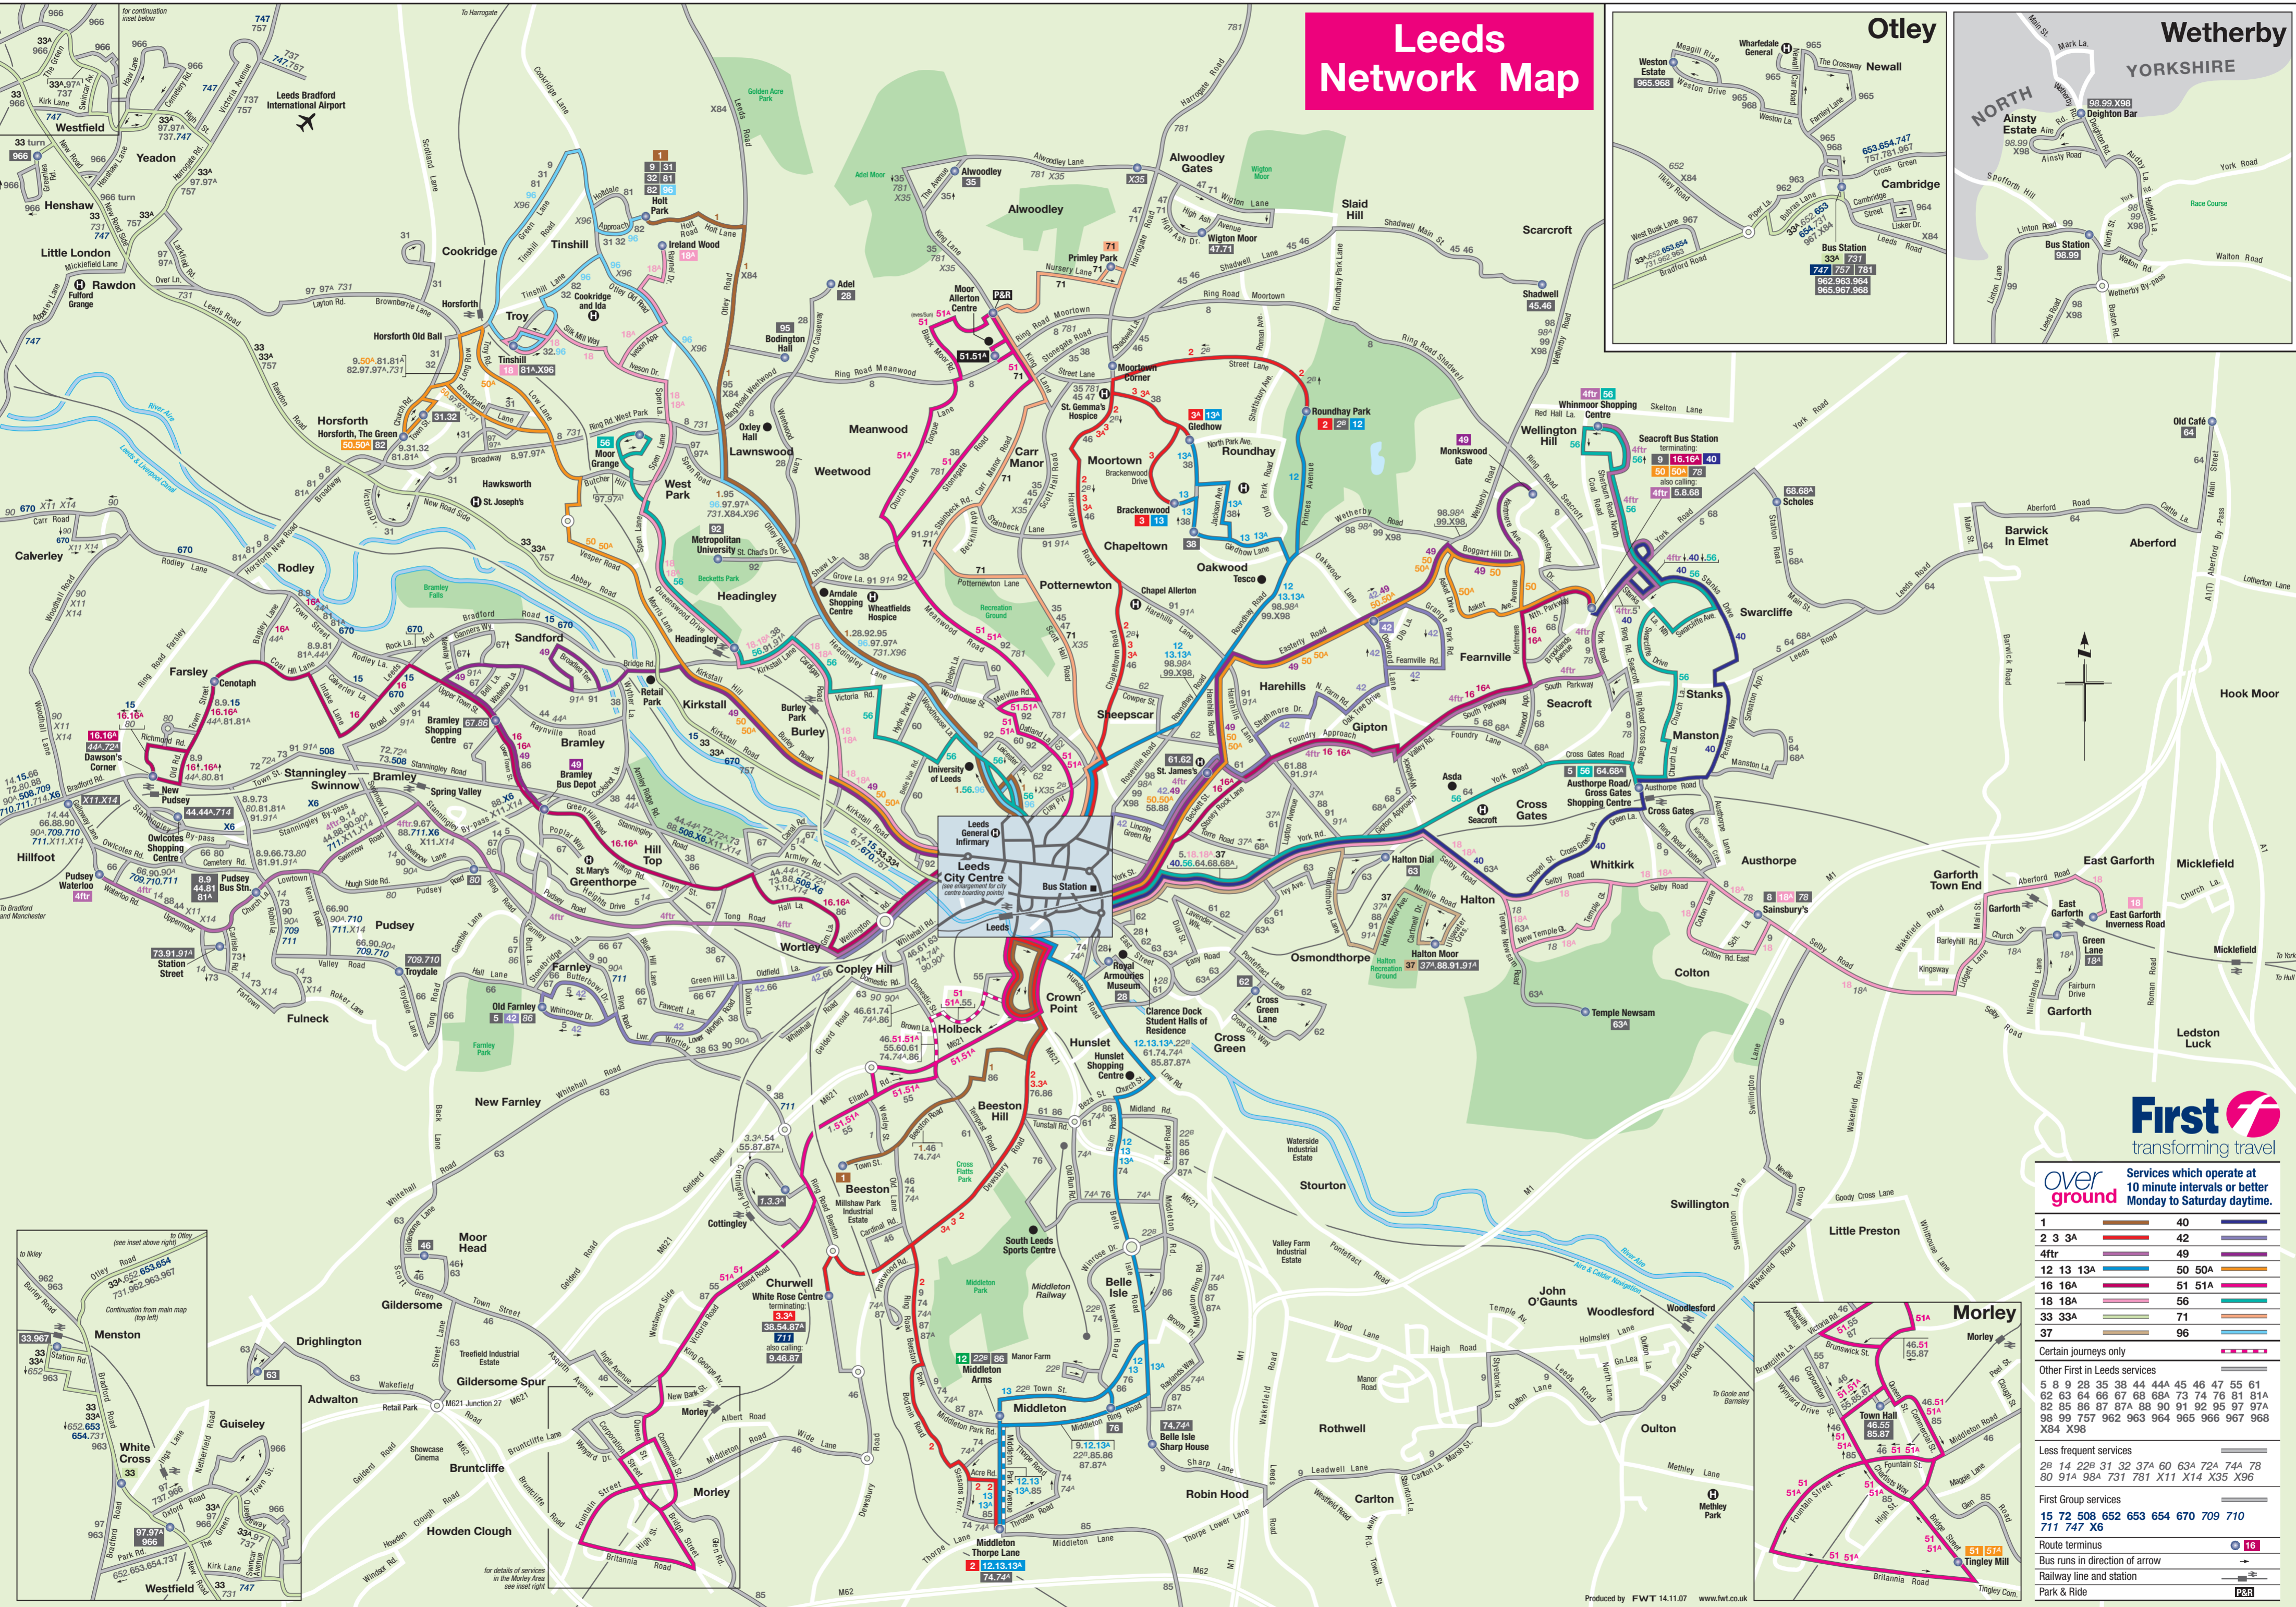

Leeds Network Map

First transforming travel

over ground Services which operate at 10 minute intervals or better Monday to Saturday daytime.

1	40
2 3 3A	42
4fttr	49
12 13 13A	50 50A
16 16A	51 51A
18 18A	56
33 33A	71
37	96

Certain journeys only

Other First in Leeds services
 5 8 9 28 35 38 44 44A 45 46 47 55 61
 62 63 64 66 67 68 68A 73 74 76 81 81A
 82 85 86 87 87A 88 90 91 92 95 97 97A
 98 99 757 962 963 964 965 966 967 968
 X84 X98

Less frequent services
 28 14 228 31 32 37A 60 63A 72A 74A 78
 80 91A 98A 731 871 X11 X14 X35 X96

First Group services
 15 72 508 652 653 654 670 709 710
 711 747 X6

Route terminus

Bus runs in direction of arrow

Railway line and station

Park & Ride