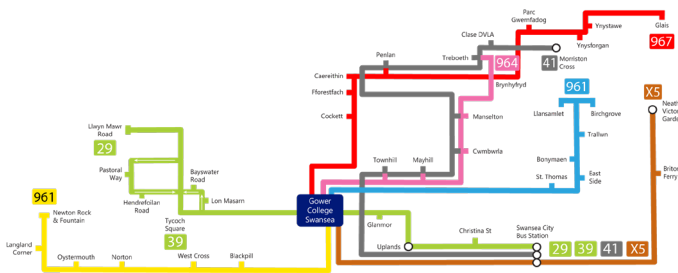

## Gower College Swansea, Tycoch Campus - Swansea City Bus Station

29 & 39

Mondays to Friday (Term time only)													
	29	29	29	39	29	39		29	39		29	39	29
Gower College Swansea	0803	0833	0853	0940	1013	1040	then at these mins. past each hour	13	40		1713	1740	1740
Glanmor (Post Office)	0807	0836	0856	0943	1016	1043		16	43		1716	1743	1743
Uplands Square	0810	0840	0900	0947	1020	1047		20	47	until	1720	1747	1747
City Centre (Christina St)	0814	0845	0905	0952	1025	1052		25	52		1725	1752	1752
Swansea City Bus Station	0817	0848	0908	0955	1028	1055		28	55		1728	1755	1755

## Download the First Bus App

See how many seats are free

Buy mobile tickets

Live bus tracker

Live Chat support

## DIRECT BUSES TO GOWER COLLEGE SWANSEA OPERATE DURING TERM TIME