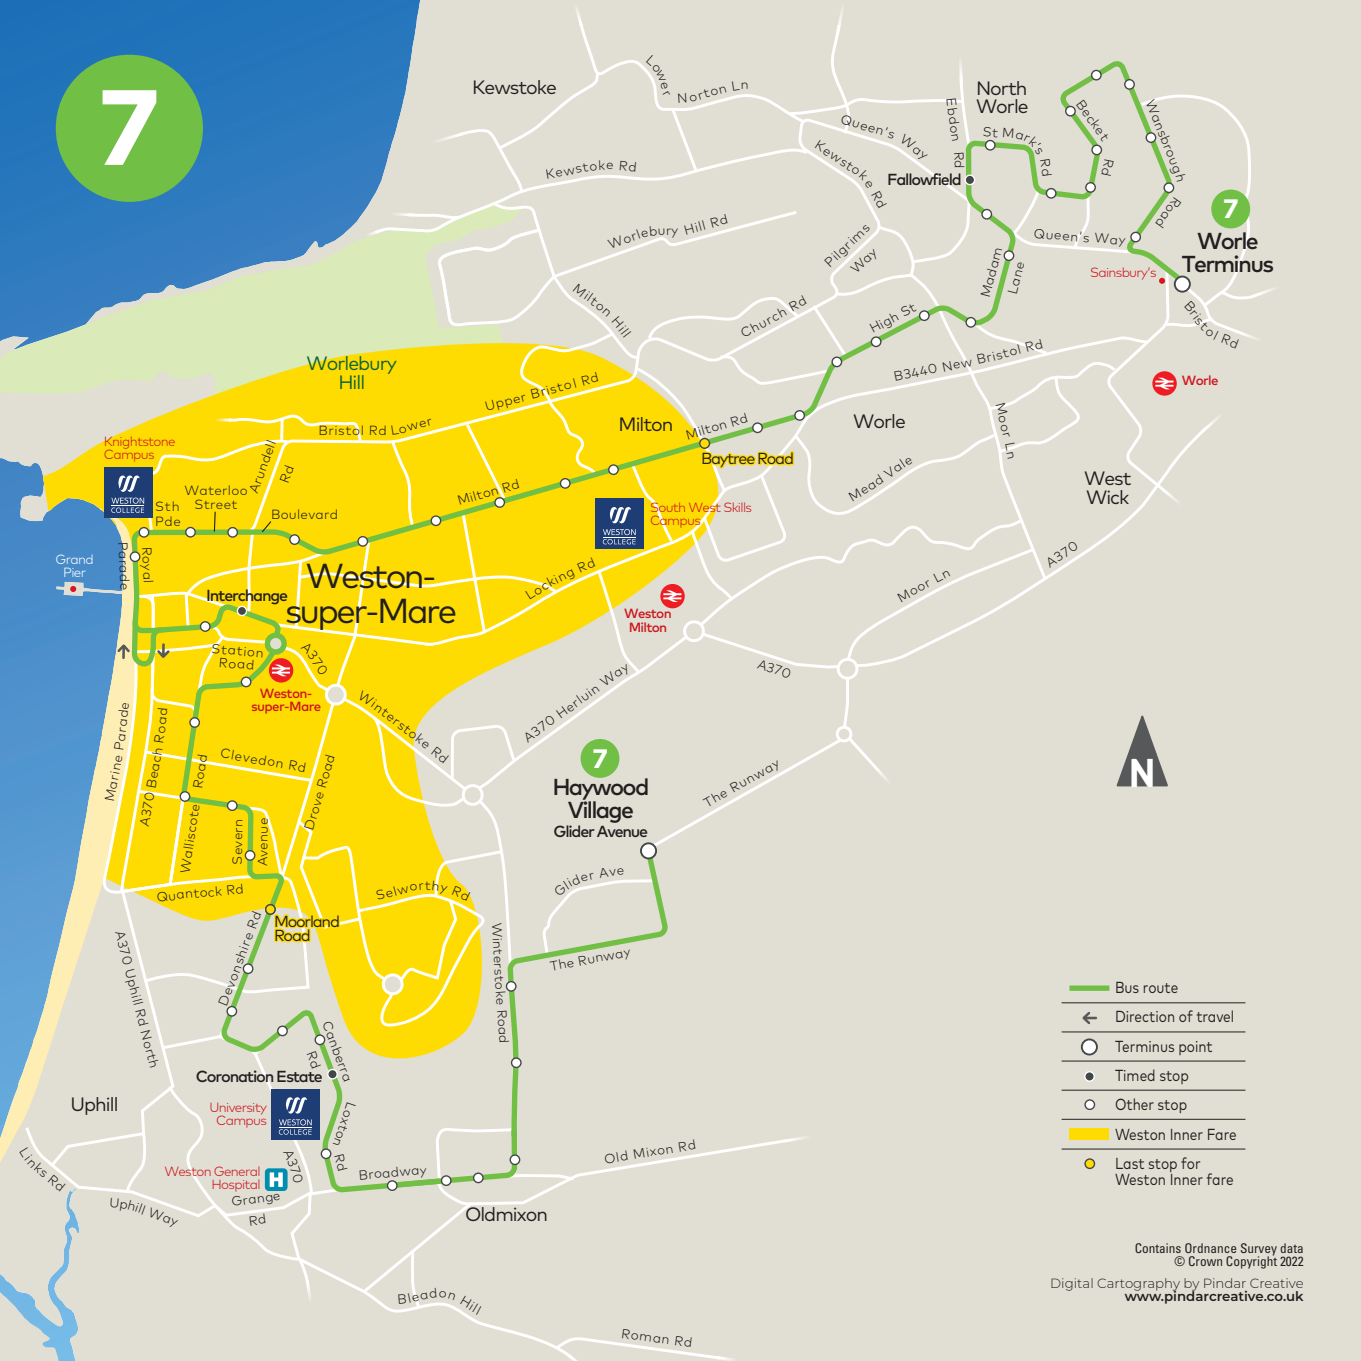

7

7

Worle Terminus

Worle

7

Haywood Village  
Glider Avenue

- Bus route
- Direction of travel
- Terminus point
- Timed stop
- Other stop
- Weston Inner Fare
- Last stop for Weston Inner fare