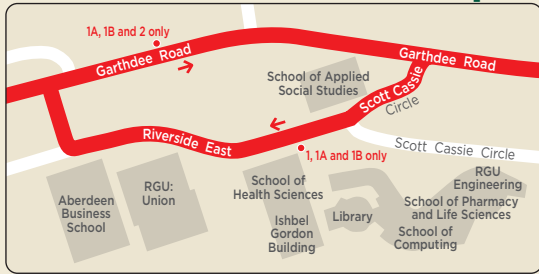

1 1A 1B 2

Route Map

Where to find your bus in ABERDEEN CITY CENTRE

Where to find your bus on RGU Campus

Route of service 1, 1A, 1B, 2	
RGU term time only	
Terminus point	
Bus stops served to Danestone, Ashwood or Dubford	
Bus stops served to Auchinell, RGU or Garthdee	
Railway station	