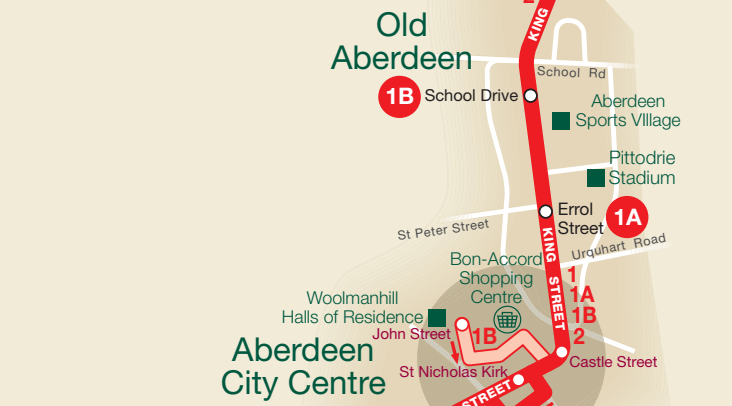

1 1A 1B 2

Route Map

Where to find your bus in ABERDEEN CITY CENTRE

Where to find your bus on RGU Campus

Route of service 1, 1A, 1B, 2	
RGU term time only	
Terminus point	
Bus stops served to Danestone, Ashwood or Dubford	
Bus stops served to Auchinell, RGU or Garthdee	
Railway station	