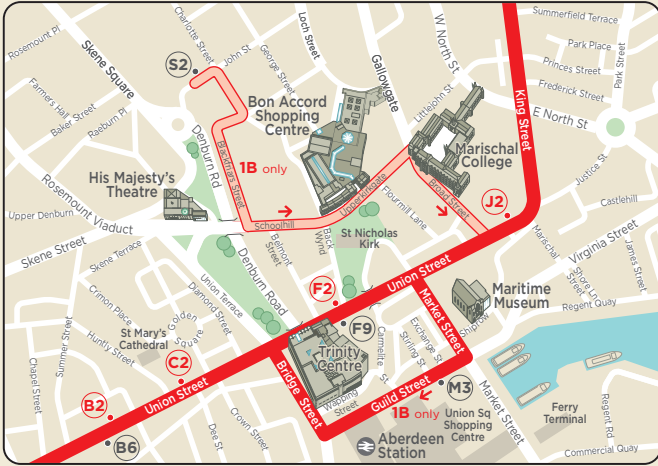

1 1A 1B 2

Route Map

Where to find your bus in ABERDEEN CITY CENTRE

Where to find your bus on RGU Campus

Route of service 1, 1A, 1B, 2	
RGU term time only	
Terminus point	
Bus stops served to Danestone, Ashwood or Dubford	
Bus stops served to Auchinell, RGU or Garthdee	
Railway station	