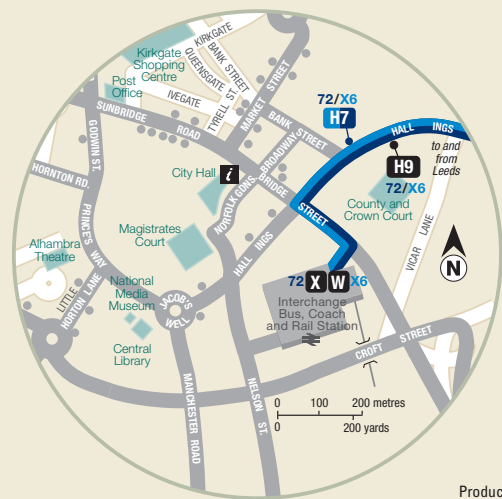

# 72 X6 Route Map

72		Bus stops served by service 72 to Leeds	
X6		Bus stops served by service X6 to Leeds	
Terminus point		Bus stops served by Service 72/X6 to Bradford	
Bus runs in the direction of arrow			

## Bradford City Centre

## Leeds City Centre