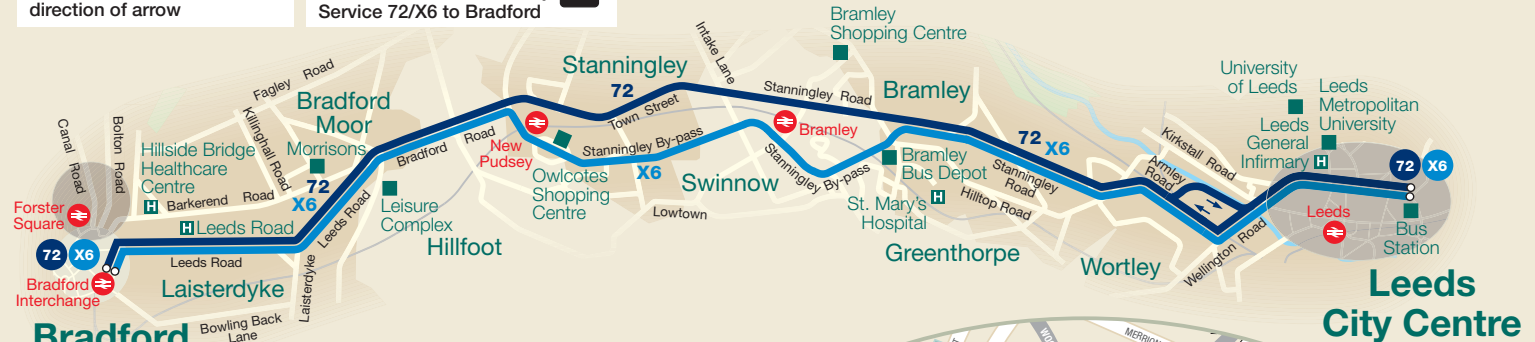

# 72 X6 Route Map

72		Bus stops served by service 72 to Leeds	
X6		Bus stops served by service X6 to Leeds	
Terminus point		Bus stops served by Service 72/X6 to Bradford	
Bus runs in the direction of arrow			

## Bradford City Centre

## Leeds City Centre