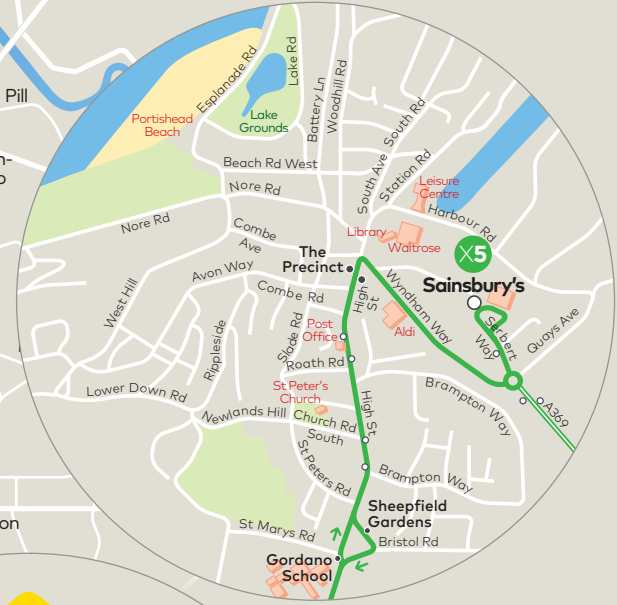

**X5****Portishead - Clevedon - Weston-super-Mare**

Valid from 7 April 2024

via Weston-in-Gordano, Yatton and Congresbury

**Monday to Friday (except Public Holidays)**

Service Number	X5	X5	X5	X5	X5	X5	X5	X5	X5	X5	X5	X5
<b>Portishead, Sainsbury's</b>	—	—	0756	—	—	—	—	—	—	—	—	—
Sheepway, Station Road	—	—	0759	—	—	—	—	—	—	—	—	—
<b>Portishead, Sainsbury's</b>	—	0707	0807	0902	1027	1127	1232	1347	1447	1558	1714	1812
Portishead, The Precinct	—	0710	0810	0905	1030	1130	1235	1350	1450	1601	1717	1815
Portishead, Sheepfield Gardens	—	0712	0812	0907	1032	1132	1237	1352	1452	1603	1719	1817
Weston-in-Gordano, Hill Lane	—	0719	0818	0914	1039	1139	1244	1359	1459	1610	1726	1824
Clevedon, Triangle	0725	0730	0830	0925	1050	1150	1255	1410	1510	1621	1737	1835
Yatton, Chescombe Road	0739	0744	0844	0939	1104	1204	1309	1424	1524	1635	1751	1849
Claverham, Claverham Park	0744	0749	0849	0944	1109	1209	1314	1429	1529	1640	1756	1854
Congresbury, Bridge	0749	0754	0854	0949	1114	1214	1319	1434	1535	1646	1802	1859
Worle Terminus (B)	0803	0808	0910	1003	1128	1228	1333	1448	1551	1702	1816	1913
<b>Weston-super-Mare, Interchange</b>	0821	0826	0928	1021	1146	1246	1351	1506	1610	1721	1835	1931

### Which ticket zones?

**Bristol Zone** - tickets not valid

**West of England Zone** - tickets valid throughout

**Weston-super-Mare Zone** - tickets valid between Weston-super-Mare Interchange and Puxton Park

See [firstbus.co.uk/zones](http://firstbus.co.uk/zones)

**Clevedon town centre**

**Portishead**

**Portishead town centre**

**Clevedon**

**Weston-super-Mare town centre**

**Weston-super-Mare**

- Bus route
- Certain journeys
- Direction of travel
- Terminus point
- Timed stop
- Bus stop
- Weston Inner Fare
- Last stop for Weston Inner Fare
- Last stop for Weston-super-Mare Zone