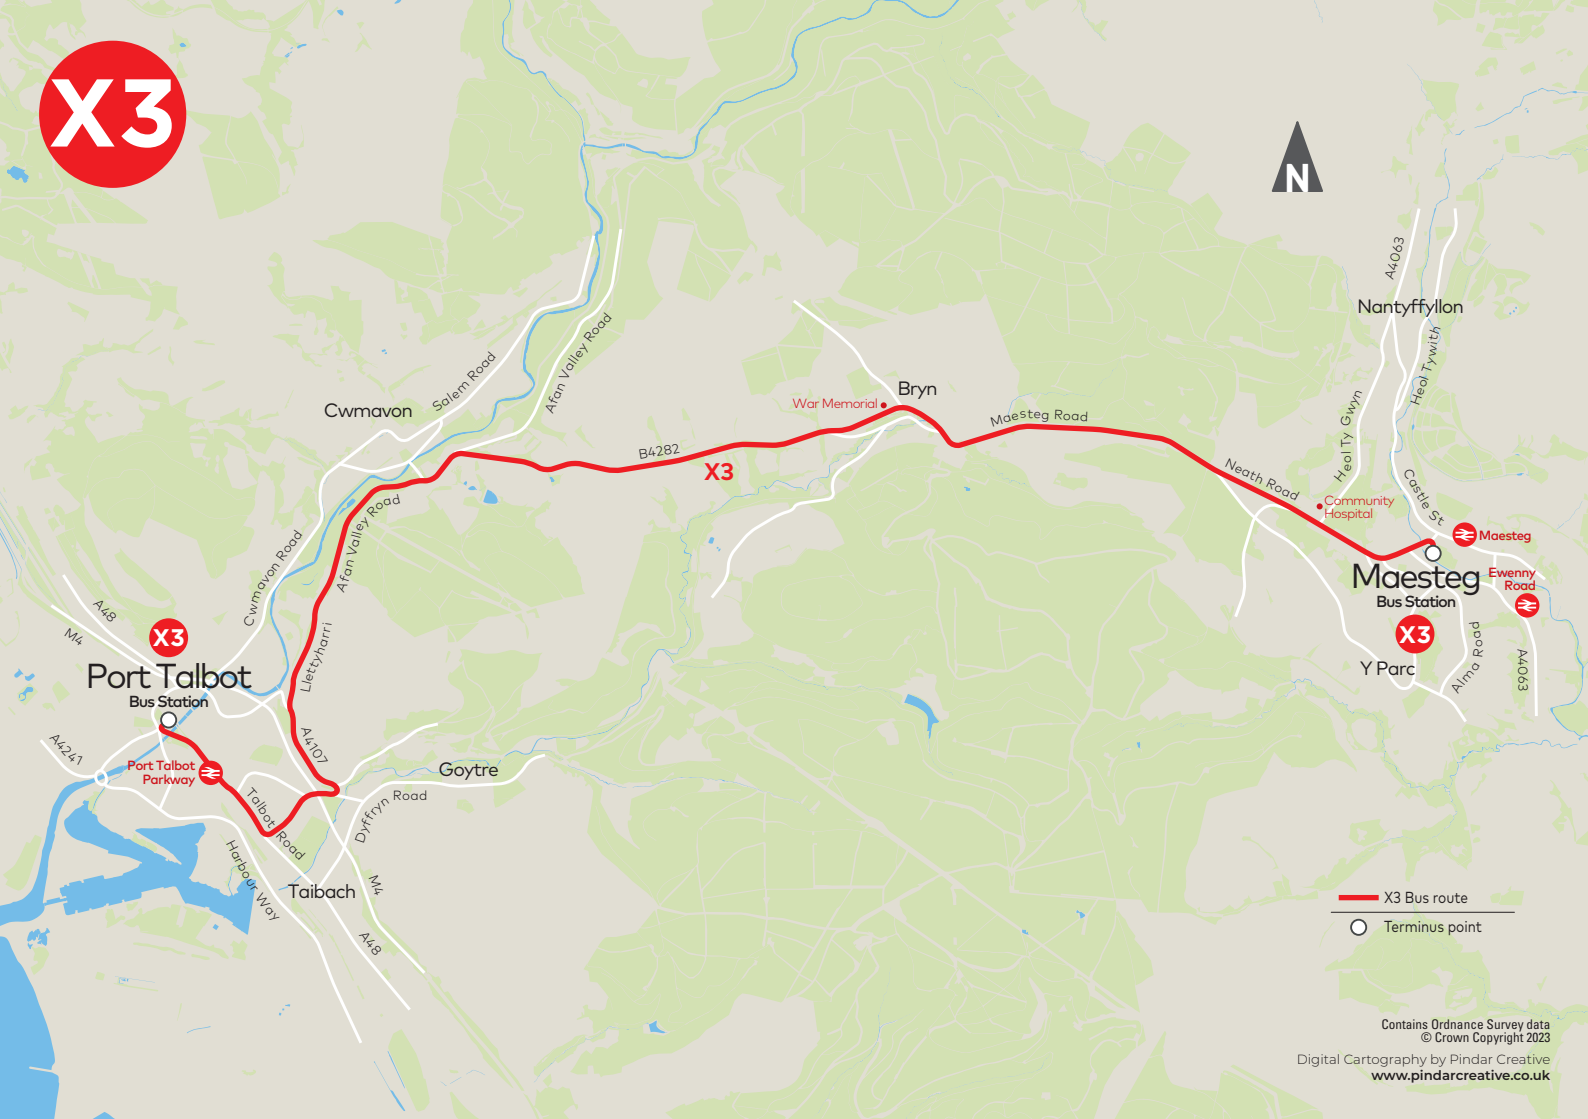

X3

Maesteg – Port Talbot

Mondays to Saturdays except Public Holidays

<i>Service Number</i>	X3	X3	X3	X3	X3	X3	X3	X3
Maesteg Bus Station	0740	0910	1040	1210	1340	1510	1640	1810
Bryn (Royal Oak)	0748	0918	1048	1218	1348	1518	1648	1818
Ynysygwas (Top of Hill)	0754	0924	1054	1224	1354	1524	1654	1824
Port Talbot Parkway Station ⇌	0802	0932	1102	1232	1402	1532	1702	1832
Port Talbot Bus Station	0804	0934	1104	1234	1404	1534	1704	1834

No service on Sundays and Public Holidays**X3**

Port Talbot – Maesteg

Mondays to Saturdays except Public Holidays

<i>Service Number</i>	X3	X3	X3	X3	X3	X3	X3	X3
Port Talbot Bus Station	0710	0840	1010	1140	1310	1440	1610	1740
Port Talbot Parkway Station ⇌	0711	0841	1011	1141	1311	1441	1611	1741
Ynysygwas (Top of Hill)	0720	0850	1020	1150	1320	1450	1620	1750
Bryn (Royal Oak)	0727	0857	1027	1157	1327	1457	1627	1757
Maesteg Bus Station	0735	0905	1035	1205	1335	1505	1635	1805

No service on Sundays and Public Holidays

-  X3 Bus route
-  Terminus point