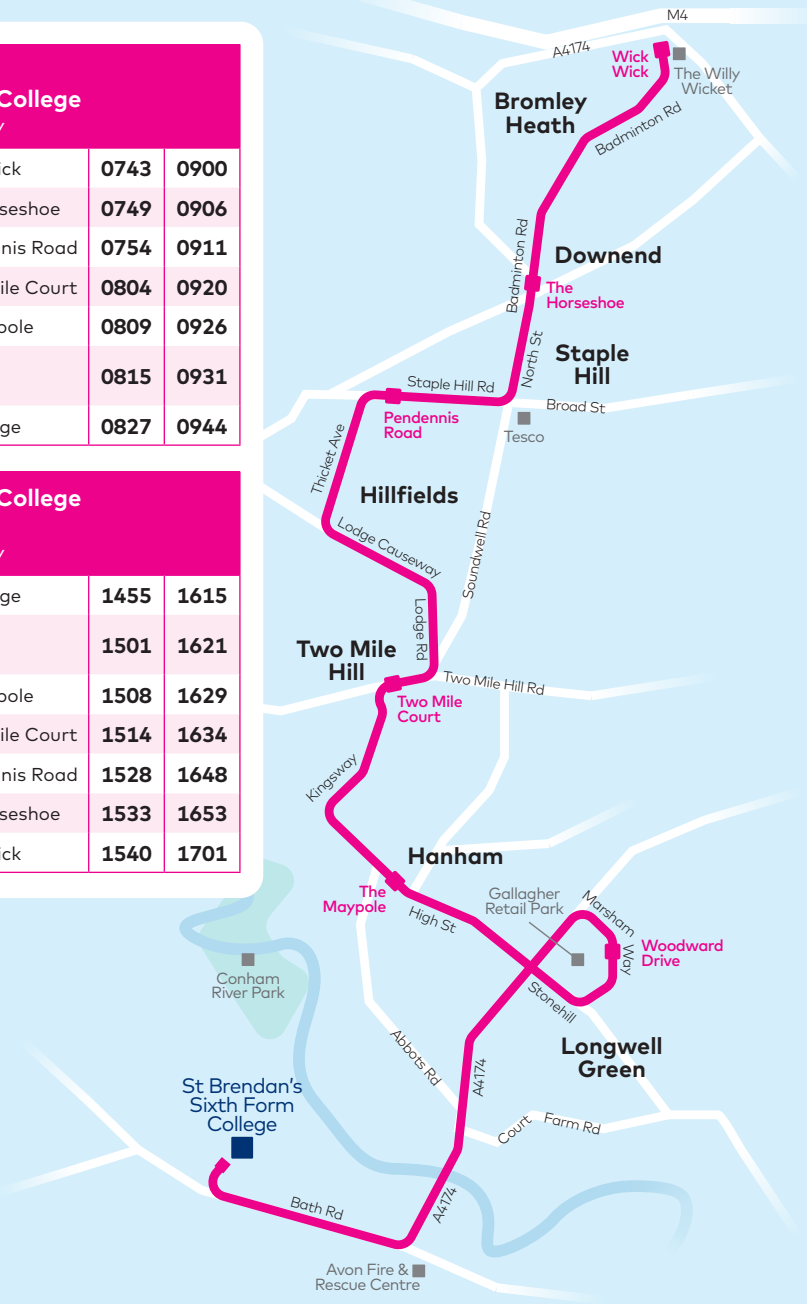

**St. Brendan's College to Soundwell**  
college days only

St Brendan's College	<b>1455</b>	<b>1610</b>
Longwell Green, The Crown	<b>1503</b>	<b>1618</b>
Cadbury Heath, Park Crescent	<b>1511</b>	<b>1626</b>
Kingswood, Hollyguest Road	<b>1521</b>	<b>1636</b>
New Cheltenham, Alma Road	<b>1536</b>	<b>1651</b>

## Downend to St. Brendan's College college days only

Downend, Wick Wick	<b>0743</b>	<b>0900</b>
Downend, The Horseshoe	<b>0749</b>	<b>0906</b>
Staple Hill, Pendennis Road	<b>0754</b>	<b>0911</b>
Kingswood, Two Mile Court	<b>0804</b>	<b>0920</b>
Hanham, The Maypole	<b>0809</b>	<b>0926</b>
Longwell Green, Woodward Drive	<b>0815</b>	<b>0931</b>
St Brendan's College	<b>0827</b>	<b>0944</b>

## St. Brendan's College to Downend college days only

St Brendan's College	<b>1455</b>	<b>1615</b>
Longwell Green, Woodward Drive	<b>1501</b>	<b>1621</b>
Hanham, The Maypole	<b>1508</b>	<b>1629</b>
Kingswood, Two Mile Court	<b>1514</b>	<b>1634</b>
Staple Hill, Pendennis Road	<b>1528</b>	<b>1648</b>
Downend, The Horseshoe	<b>1533</b>	<b>1653</b>
Downend, Wick Wick	<b>1540</b>	<b>1701</b>

# Your dedicated SB3 route from Stockwood...

**SB3**