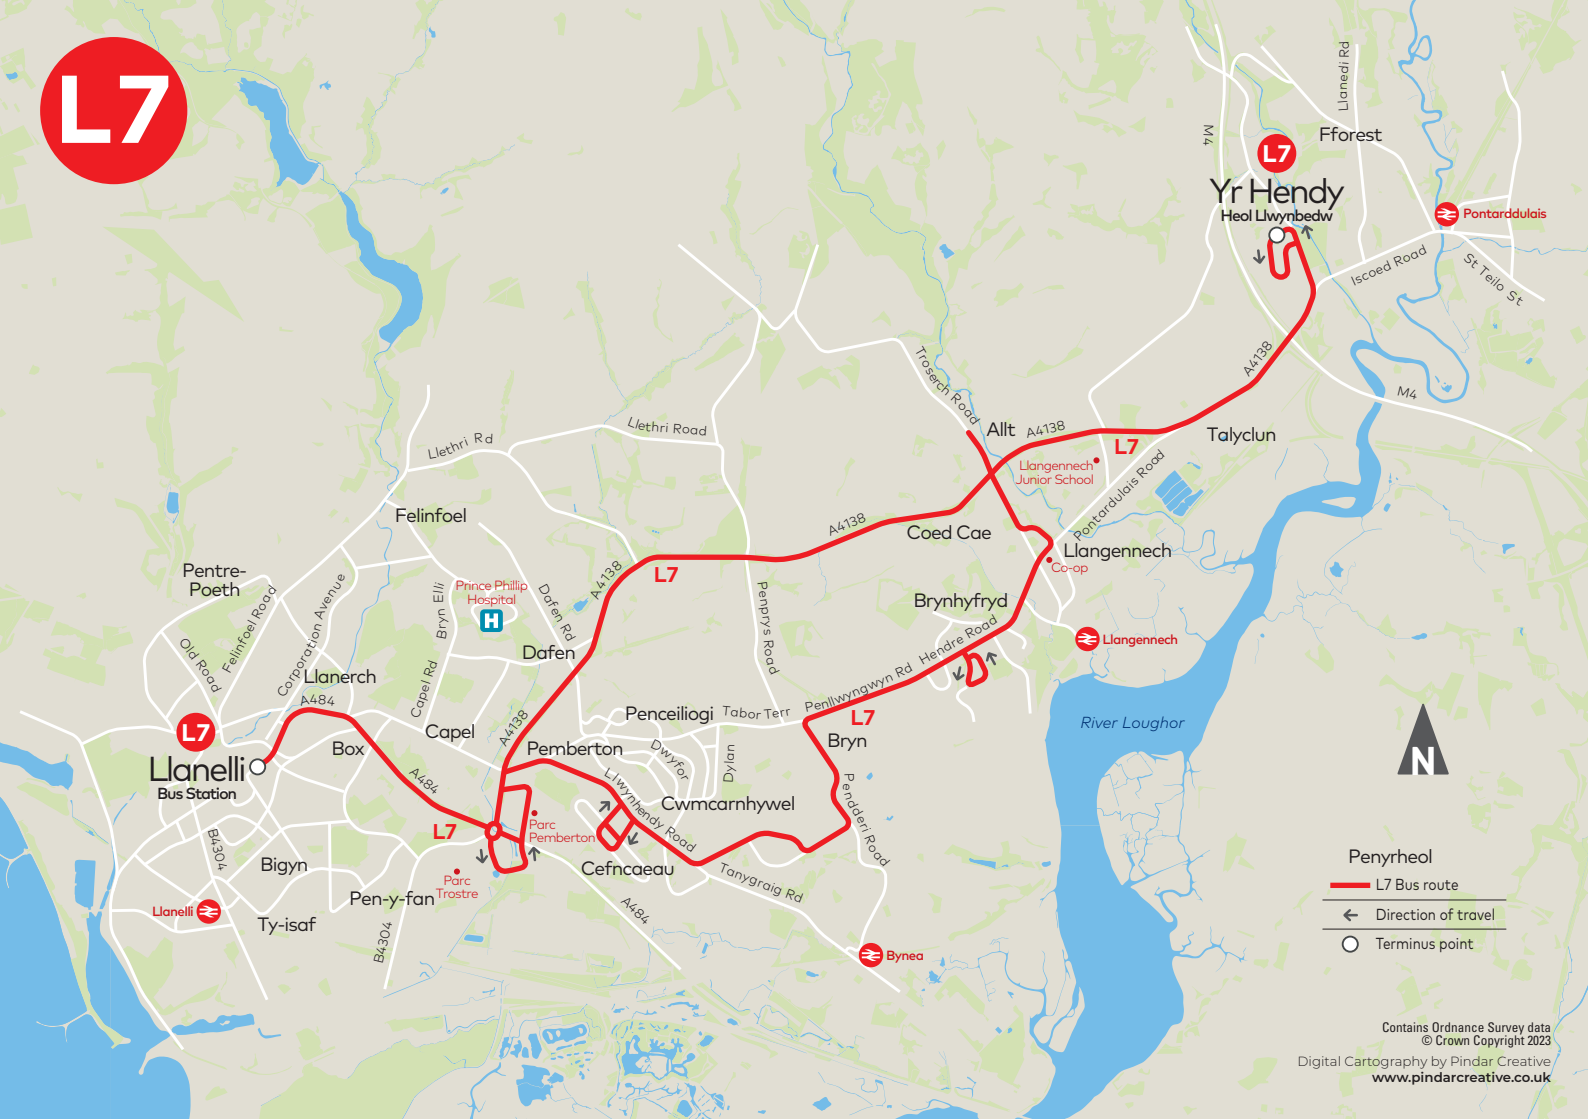

**No service on Sundays and Public Holidays**

- Penyrheol
- L7 Bus route
- Direction of travel
- Terminus point