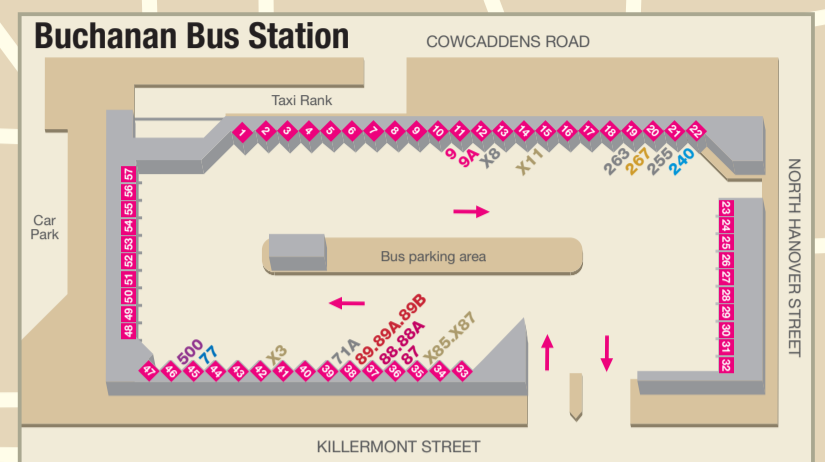

Glasgow City Centre Map

1.1A.1B.1C.1D.1E.X4	61
2	65
3	75
4.4A	77
5	87.88
6	89.89A.89B
6A	201
7.7A	240
7	267
9.9A	500
10	Express
18	X3.X8.X11.X85.X87
38.38A.38B.38C.38E	Other
41	19.21.31.64.65
57.57A	255.263.M3
60.60A	