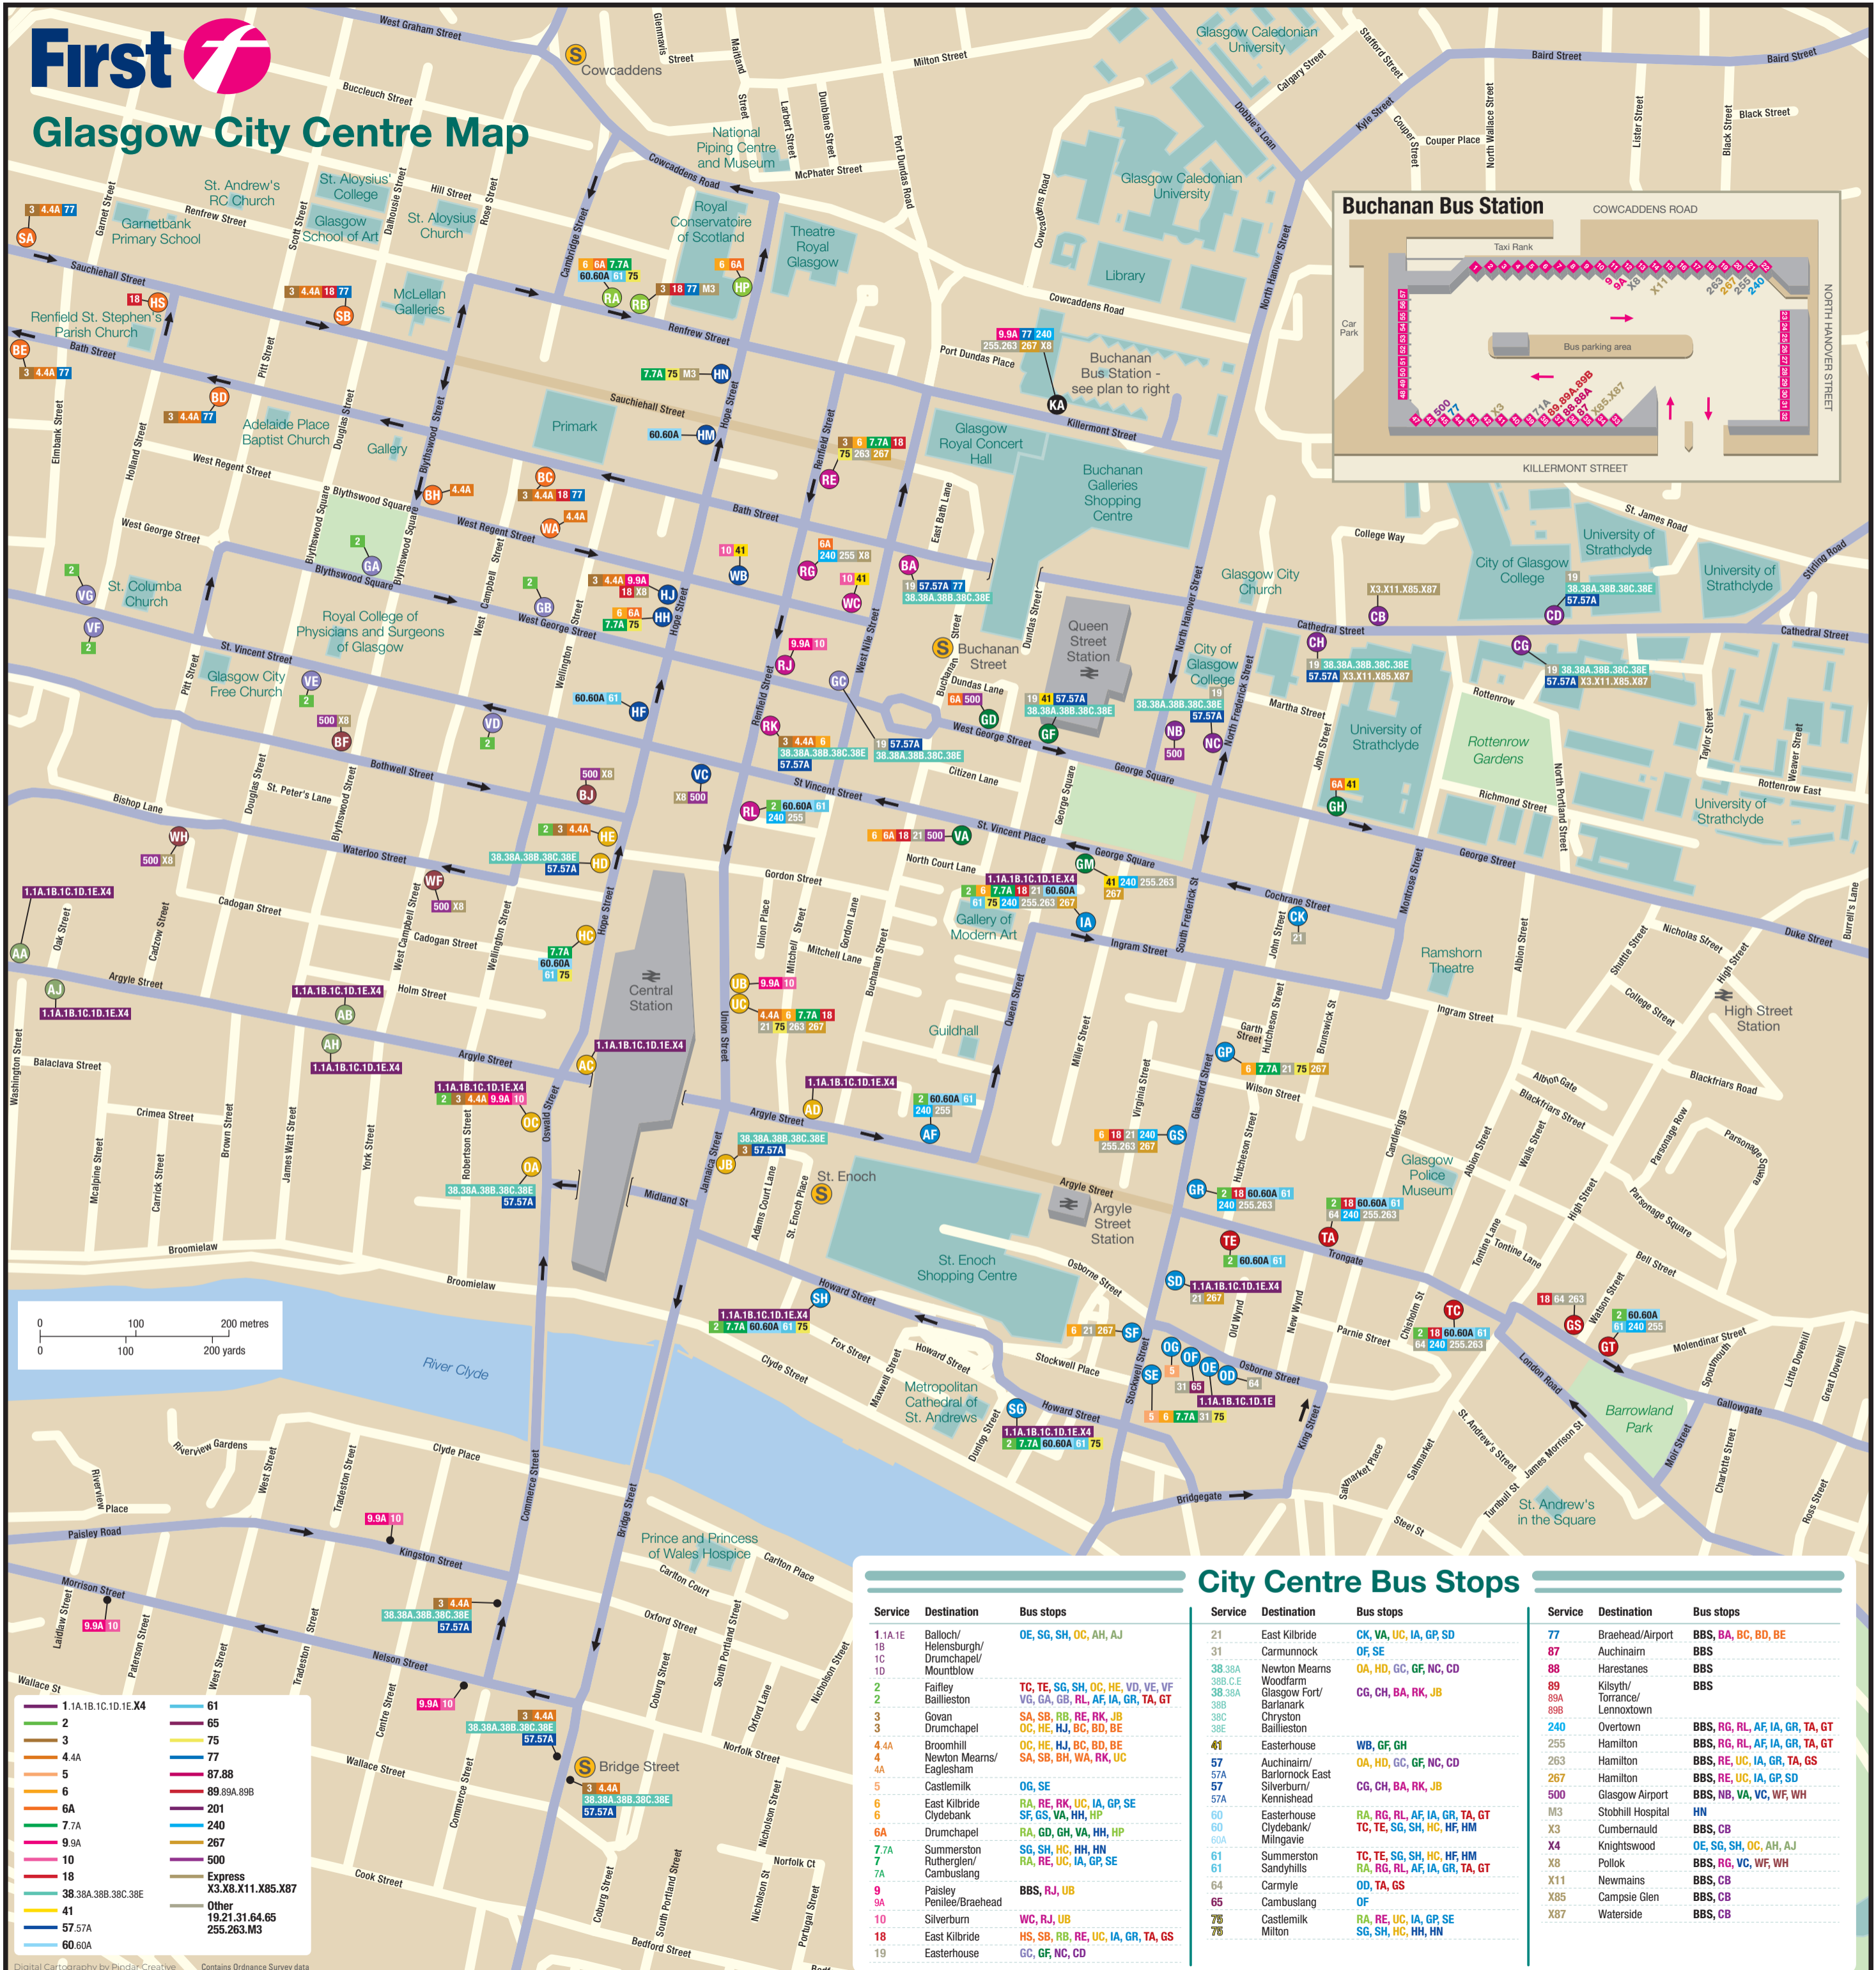

Glasgow City Centre Map

1.1A.1B.1C.1D.1E.X4	61
2	65
3	75
4.4A	77
5	87.88
6	89.89A.89B
6A	201
7.7A	240
7	267
9.9A	500
10	Express
18	X3.X8.X11.X85.X87
38.38A.38B.38C.38E	Other
41	19.21.31.64.65
57.57A	255.263.M3
60.60A	