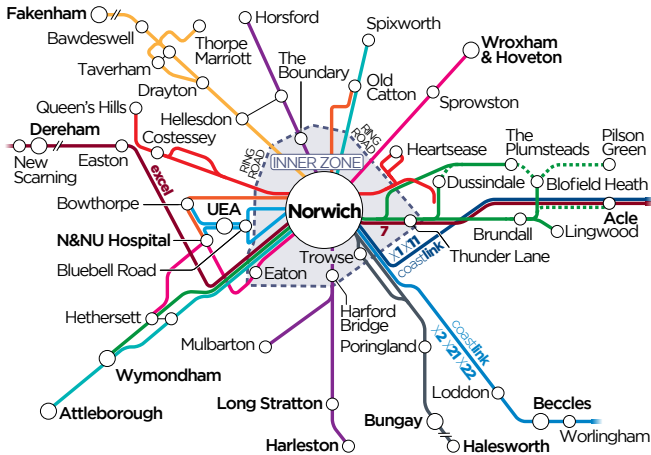

Thorpe Marriott 28

then up to **every 15 mins** between

Taverham

Fakenham Road

Drayton

City Centre

also calling at

Hellesdon
Hospital
Mile Cross

from **First Eastern Counties**

your simple **route guide** to the

YELLOW LINE

Welcome to the YELLOW LINE 28 29 X29

frequent & direct buses to & from the city centre

You can catch a Yellow Line bus...

up to **every 15 minutes** Monday - Saturday daytimes
 up to **every 30 minutes** Sundays & Bank Hols
 and **hourly*** in the evenings

*Evening & Sunday buses on service X29 run less frequently

network Norwich buses, made simple...

The **Yellow Line** is one of our nine frequent colour-coded **Network Norwich** bus routes...ideal for **easy connections** all across the city with **great value tickets** for unlimited travel...