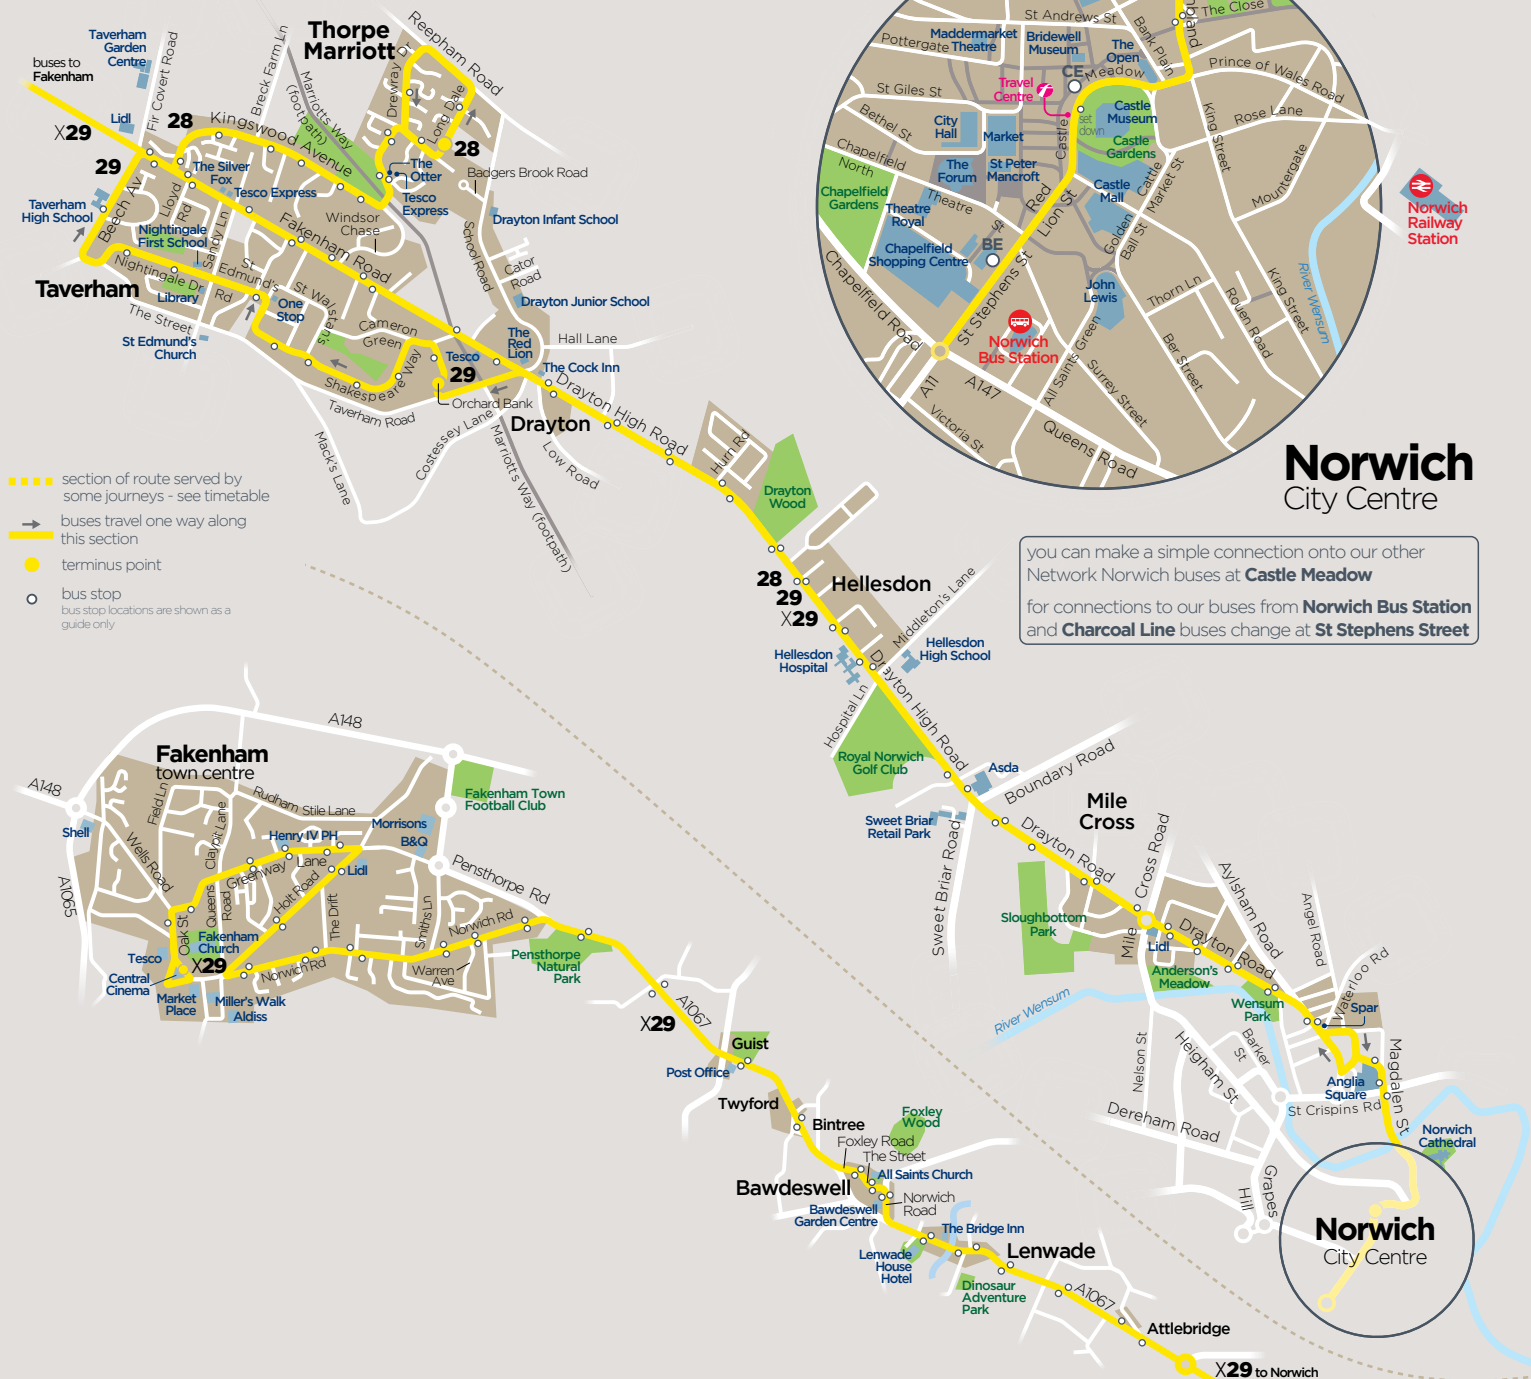

Thorpe Marriott 28

then up to **every 15 mins** between

Taverham

Fakenham Road

Drayton

City Centre

also calling at

Hellesdon
Hospital
Mile Cross

from **First Eastern Counties**

your simple **route guide** to the

YELLOW LINE

Welcome to the YELLOW LINE 28 29 X29

frequent & direct buses to & from the city centre

You can catch a Yellow Line bus...

up to **every 15 minutes** Monday - Saturday daytimes
 up to **every 30 minutes** Sundays & Bank Hols
 and **hourly*** in the evenings