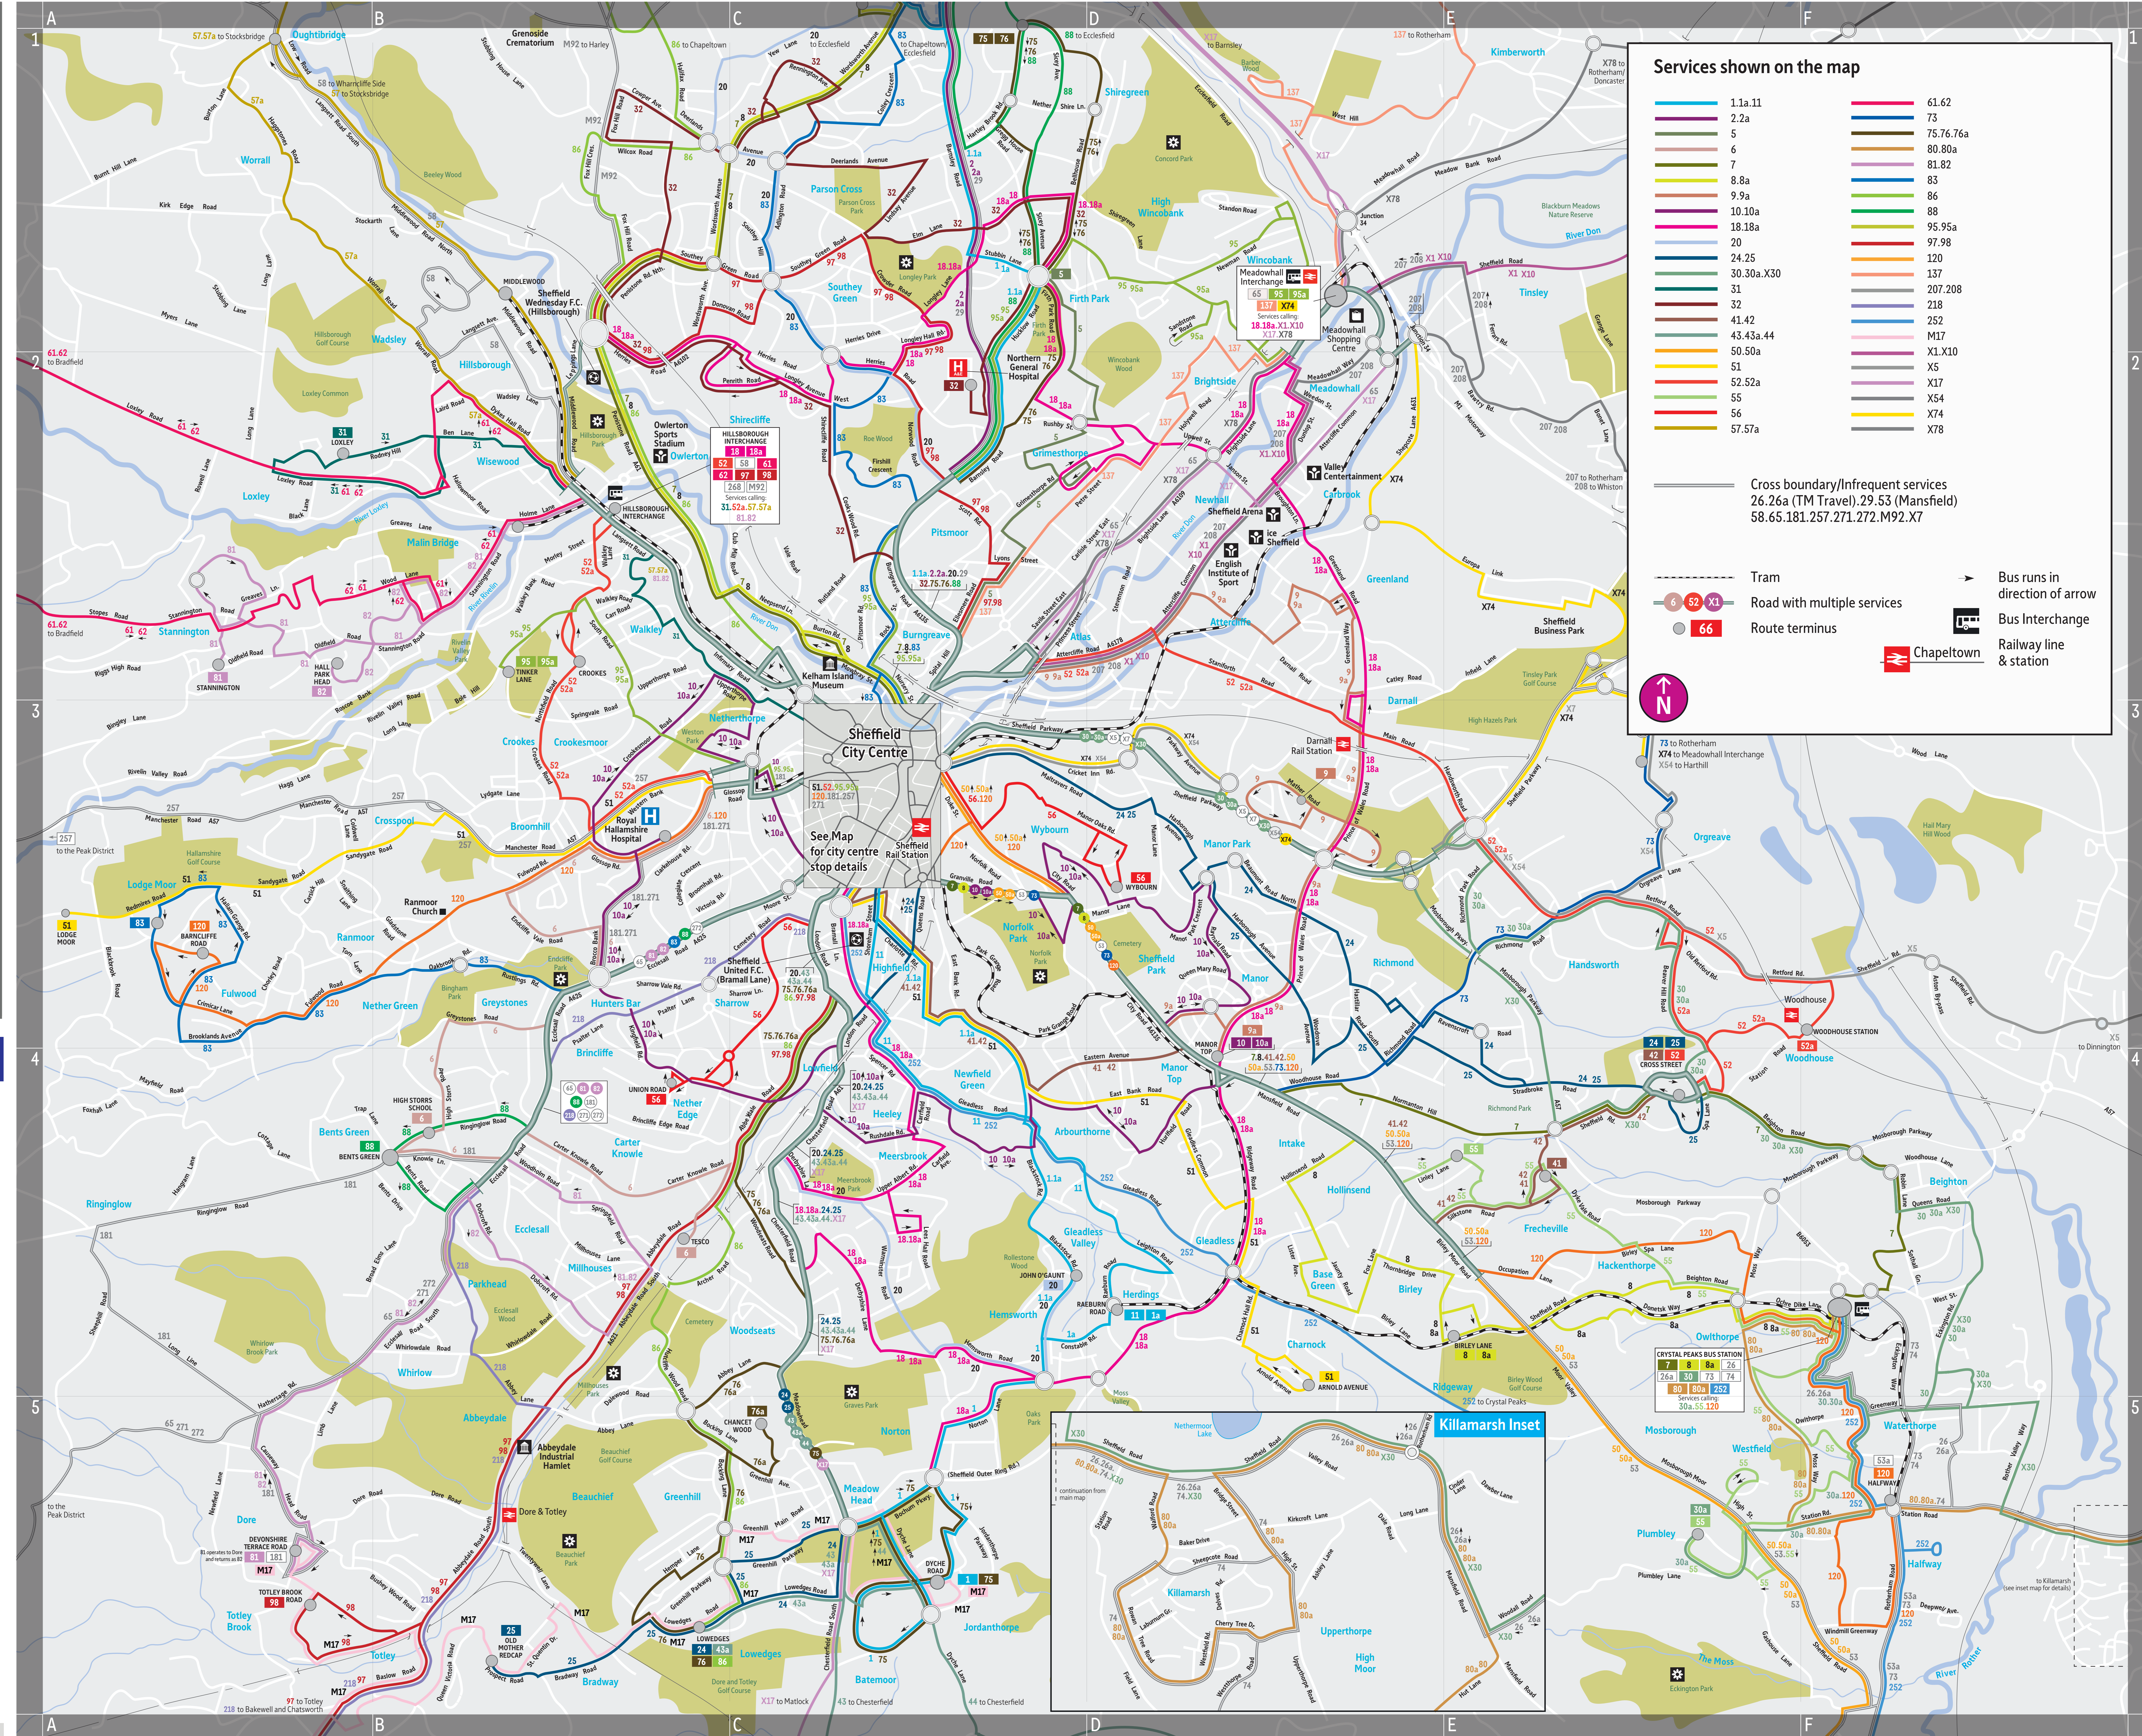

# Sheffield Public Transport Map

Sheffield City Centre map

Map of the public transport network in Sheffield and the surrounding area

**Services shown on the map**

1.1a.11	61.62
2.2a	73
5	75.76.76a
6	80.80a
7	81.82
8.8a	86
9.9a	88
10.10a	95.95a
18.18a	97.98
20	120
24.25	137
30.30a.X30	137
32	207.208
41.42	218
43.43a.44	252
50.50a	M17
51	XL10
52.52a	X5
55	X17
56	X54
57.57a	X74
	X78

Cross boundary/Infrequent services  
 26.26a (TM Travel).29.53 (Mansfield)  
 58.65.181.257.271.272.M92.X7

Tram  
 Road with multiple services  
 Route terminus  
 Bus runs in direction of arrow  
 Bus Interchange  
 Railway line & station