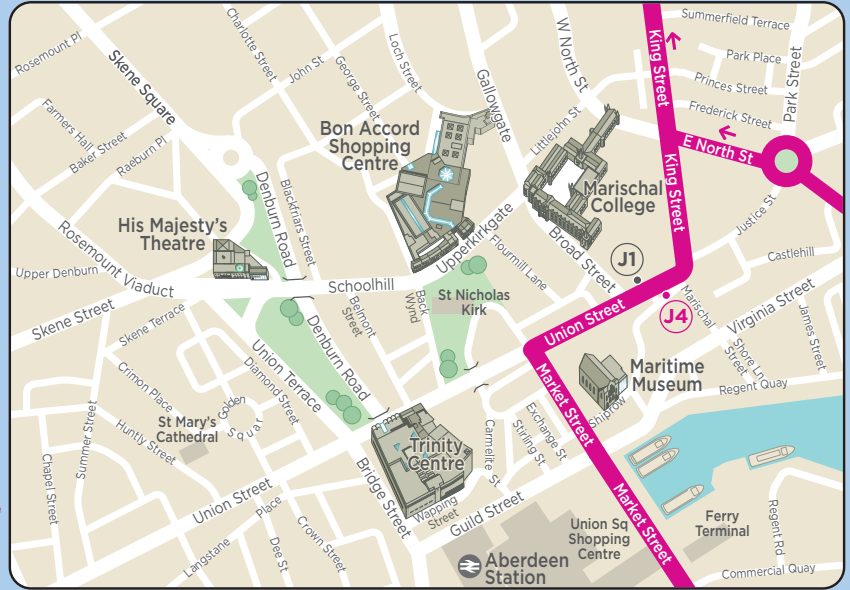

Route Map

Where to find your bus in ABERDEEN CITY CENTRE

Route of service CS1	
Terminus point	
Bus stops served to Seaton	
Bus stops served to Aberdeen South Harbour	
Railway station	