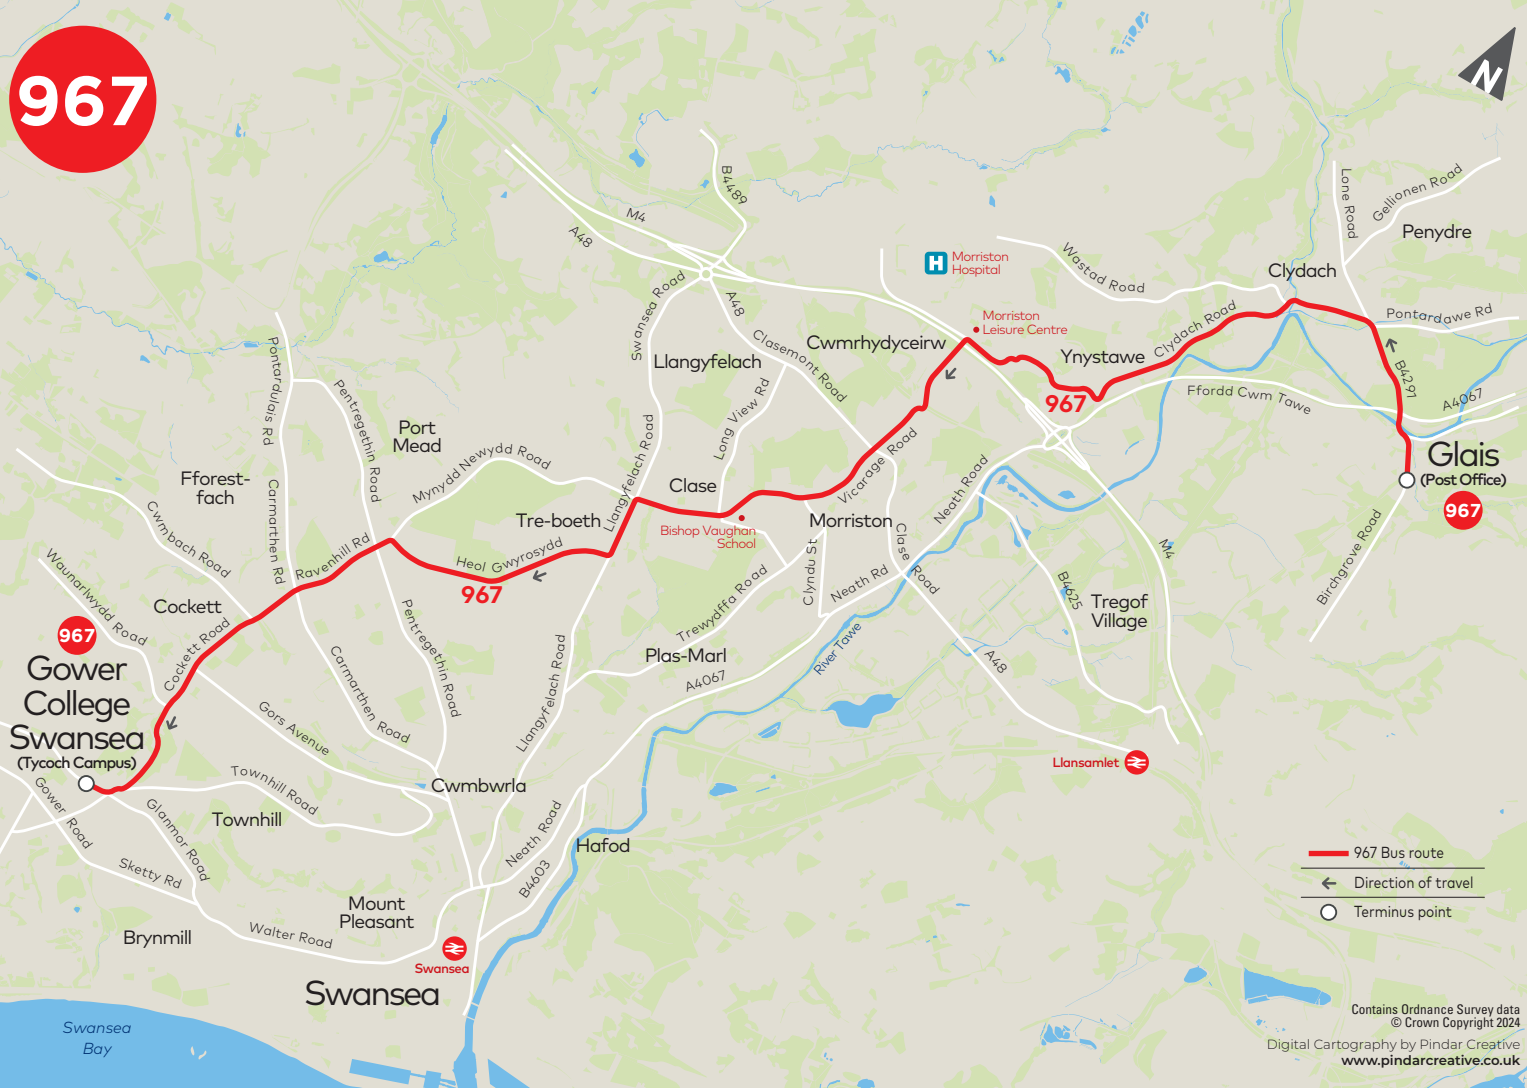

**College days only** except Public Holidays

*Service Number* **967**

<b>Glais (Post Office)</b>	0750
Clydach Mond	0755
Ynystawe	0800
Ynysforgan (Christopher Road)	0804
Heol Glan Nant	0808
Chemical Road (Upper)	0810
Vicarage Road Roundabout	0813
Bishop Vaughan School	0817
Caersalem (Lights)	0820
Penlan Roundabout	0825
Caereithin Cross	0827
Fforestfach (Cross)	0832
Cockett (Inn)	0837
<b>Gower College Swansea (Tycoch Campus)</b>	0840

# 967

-  967 Bus route
-  Direction of travel
-  Terminus point