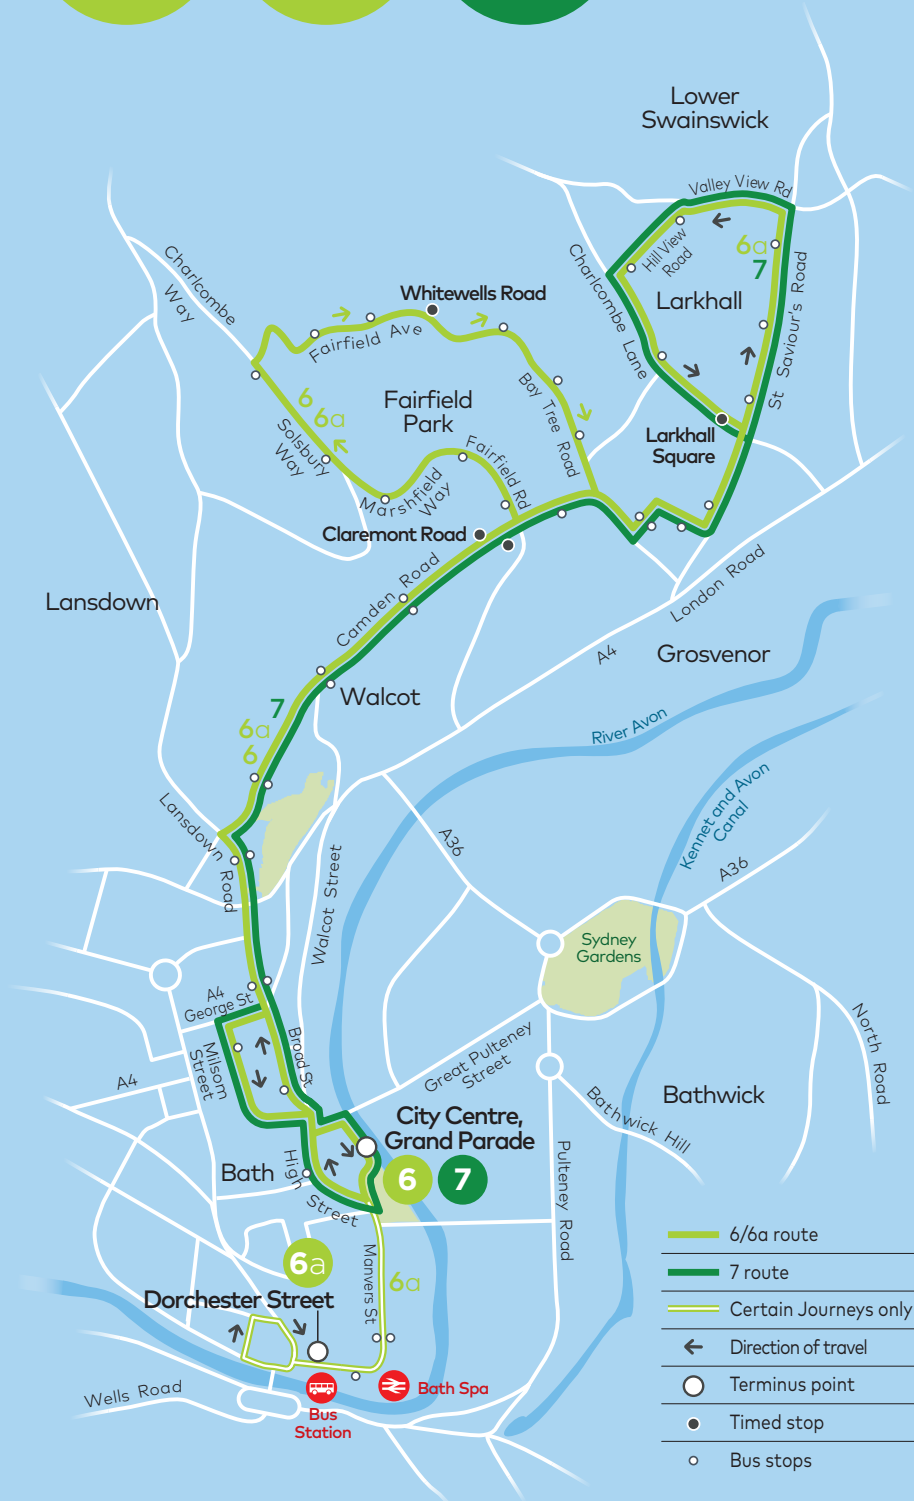

6 6a 7

Which ticket zones?

Bath Zone - tickets valid throughout

West of England Zone - tickets valid throughout

See firstbus.co.uk/zones

Contains Ordnance Survey data
© Crown Copyright 2024

Digital Cartography by Pindar Creative
www.pindarcreative.co.uk