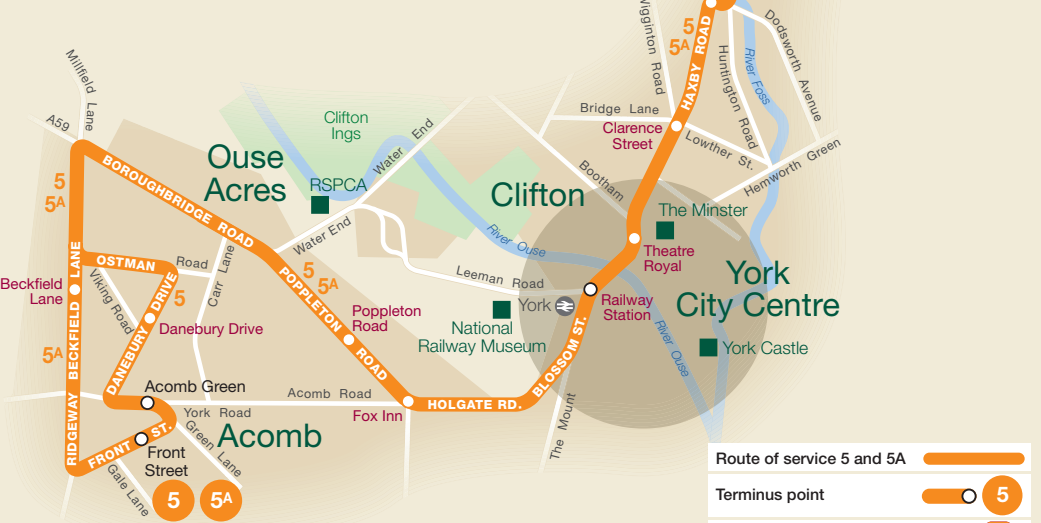

5 5A

Route Map

5 5A
Strensall THE VILLAGE
Brecks Lane

Towthorpe
River Foss
YORK ROAD

5 5A
Earswick

Huntington
Huntington Working Mens Club
Huntington School
Sessions
Meadowfields Drive

5 5A
Nestlé
Wigington Road

- Route of service 5 and 5A
- Terminus point 5
- Bus stops served to Strensall
- Bus stops served to Acomb
- Railway line and station