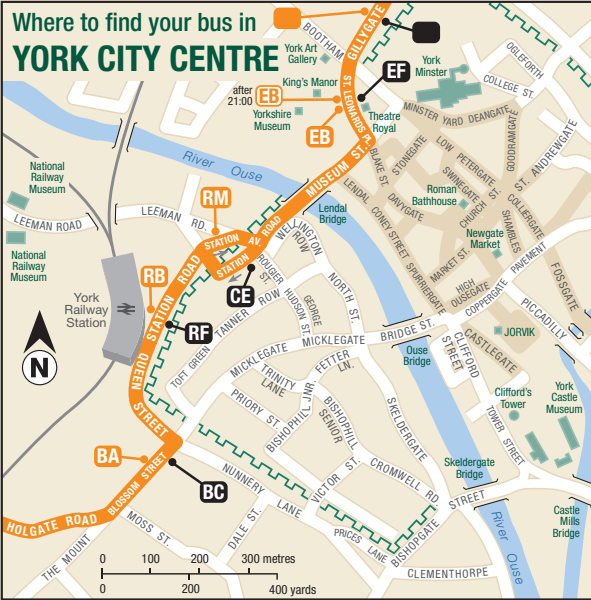

5 5A

Route Map

5 5A
Strensall THE VILLAGE
Brecks Lane

Towthorpe
River Foss
YORK ROAD

5 5A
Earswick

Huntington
Huntington Working Mens Club
Huntington School
Sessions
Meadowfields Drive

5 5A
Nestlé
Wigington Road

- Route of service 5 and 5A
- Terminus point 5
- Bus stops served to Strensall
- Bus stops served to Acomb
- Railway line and station