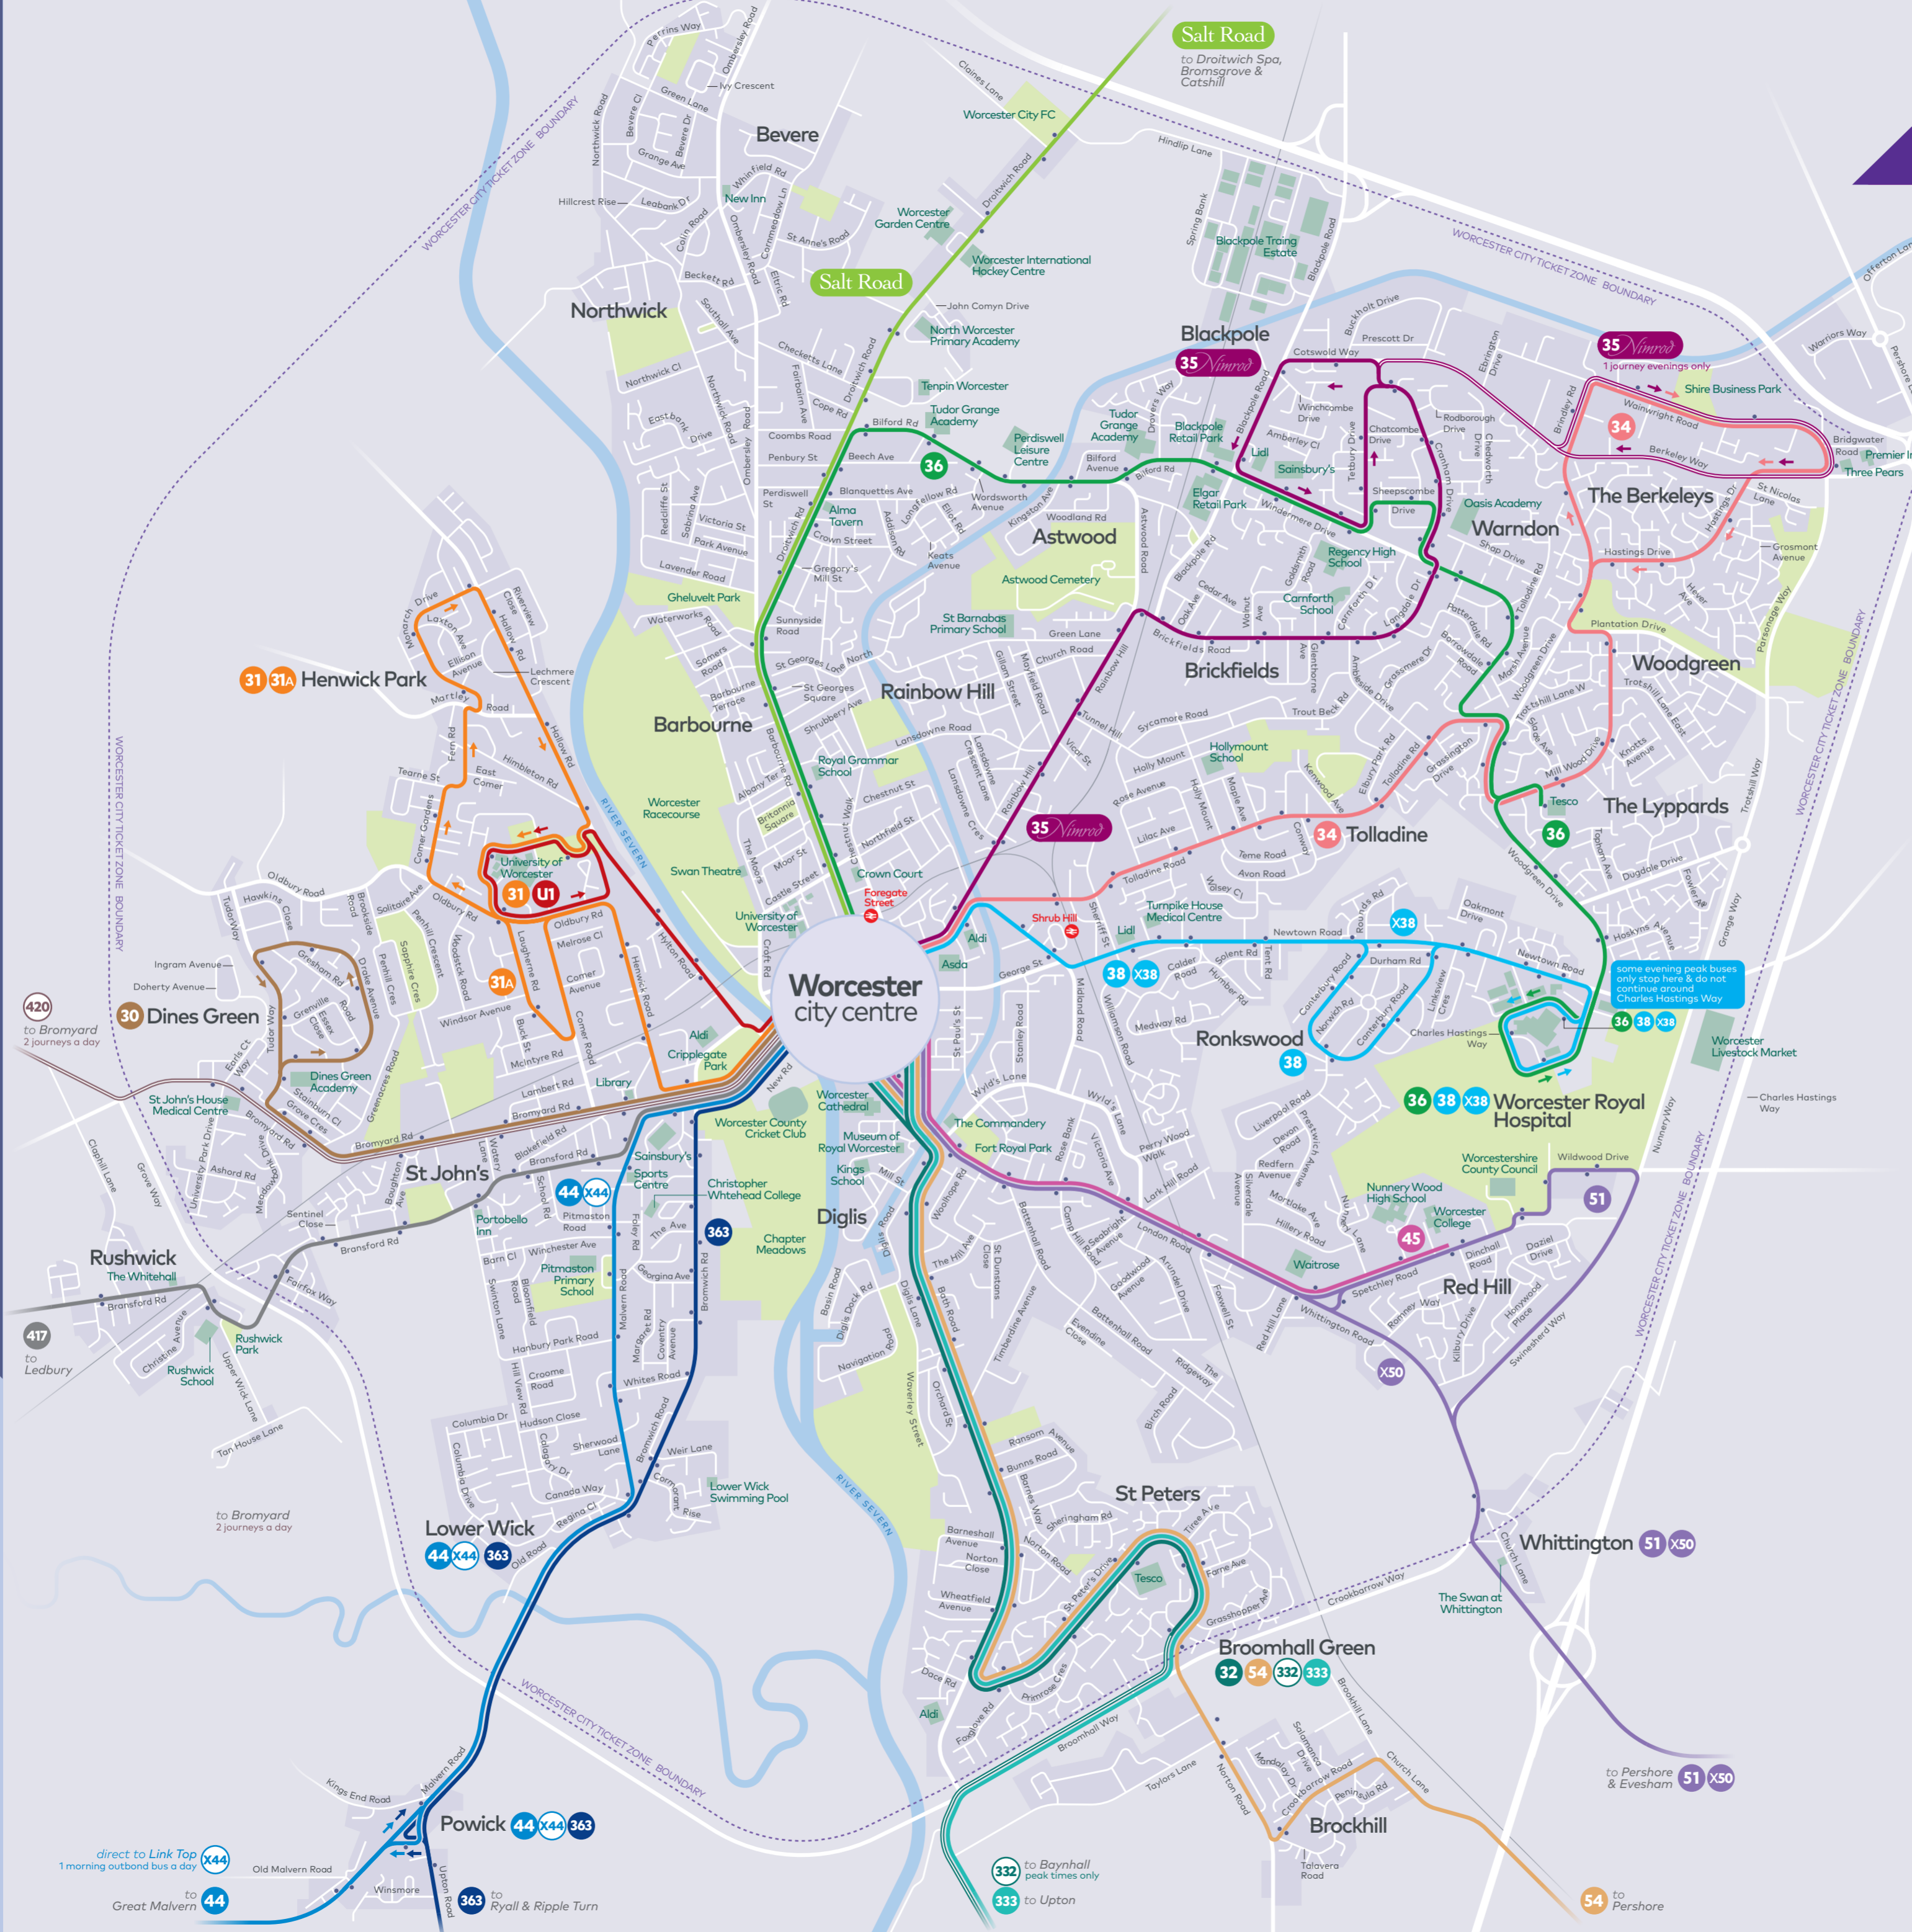

Schooldays only

	<i>Service Number</i>	54
Worcester Bus Station		0720
St Peters, Island		0730
Norton Barracks		0732
Norton, Church Lane		0735
Littleworth Shelter		0738
Wadborough		0745
Besford Turn		0752
Defford, Church		0756
Eckington, Bell Inn		0805
Birlingham Church		0811
Cornmore		0817
Pershore, Broad Street		0820
Pershore High School		0829

Schooldays only

	<i>Service Number</i>	54
Pershore High School		1535
Pershore, Broad Street		1545
Cornmore		1548
Birlingham Church		1553
Eckington, Bell Inn		1559
Defford, Church		1607
Besford Turn		1612
Wadborough		1618
Littleworth Shelter		1625
Norton, Church Lane		1627
Norton Barracks		1630
St Peters, Island		1632
Worcester Bus Station		1651

where to catch your bus in the city centre

	towards	bus station	stop
30	Dines Green	stand J	H
31 31A	Henwick Park	stand E	H
32	Broomhall Green	stand N	F
34	The Berkeleys	stand B	C
35 <i>Nimrod</i>	Blackpole	stand D	C
36	The Lyppards	stand L	A
38 X38	Ronkswood & Hospital	stand C	C
44 X44	Great Malvern	stand H	H
45	Red Hill	stand F	F
X50	Evesham	stand F	F
51	Pershore	stand F	F
54	Broomhall Green	stand N	F
322	Baynhall	stand N	F
333	Upton	stand N	F
363	Ryall & Ripple Turn	stand N	H
417	Ledbury	stand M	
420	Bromyard	stand M	
Salt Road	Droitwich Spa, Bromsgrove & Catshill	stand O	A
U1	University of Worcester	stand E	