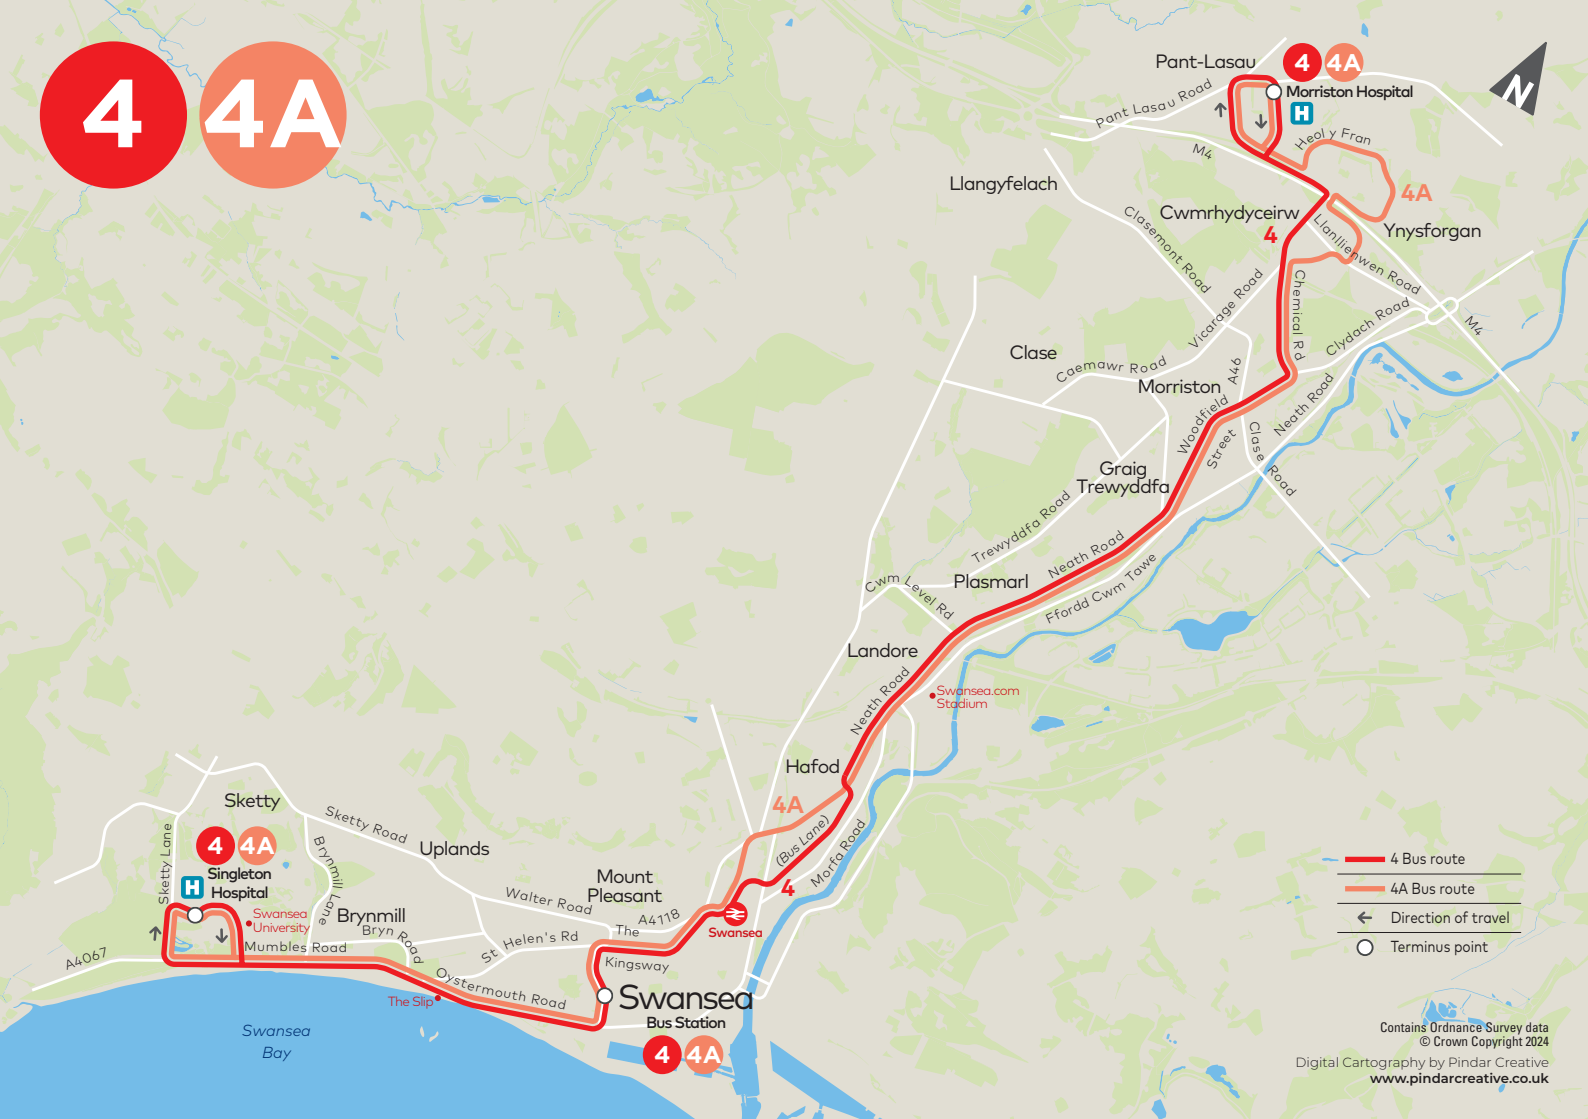

4 4A

- 4 Bus route
- 4A Bus route
- ← Direction of travel
- Terminus point