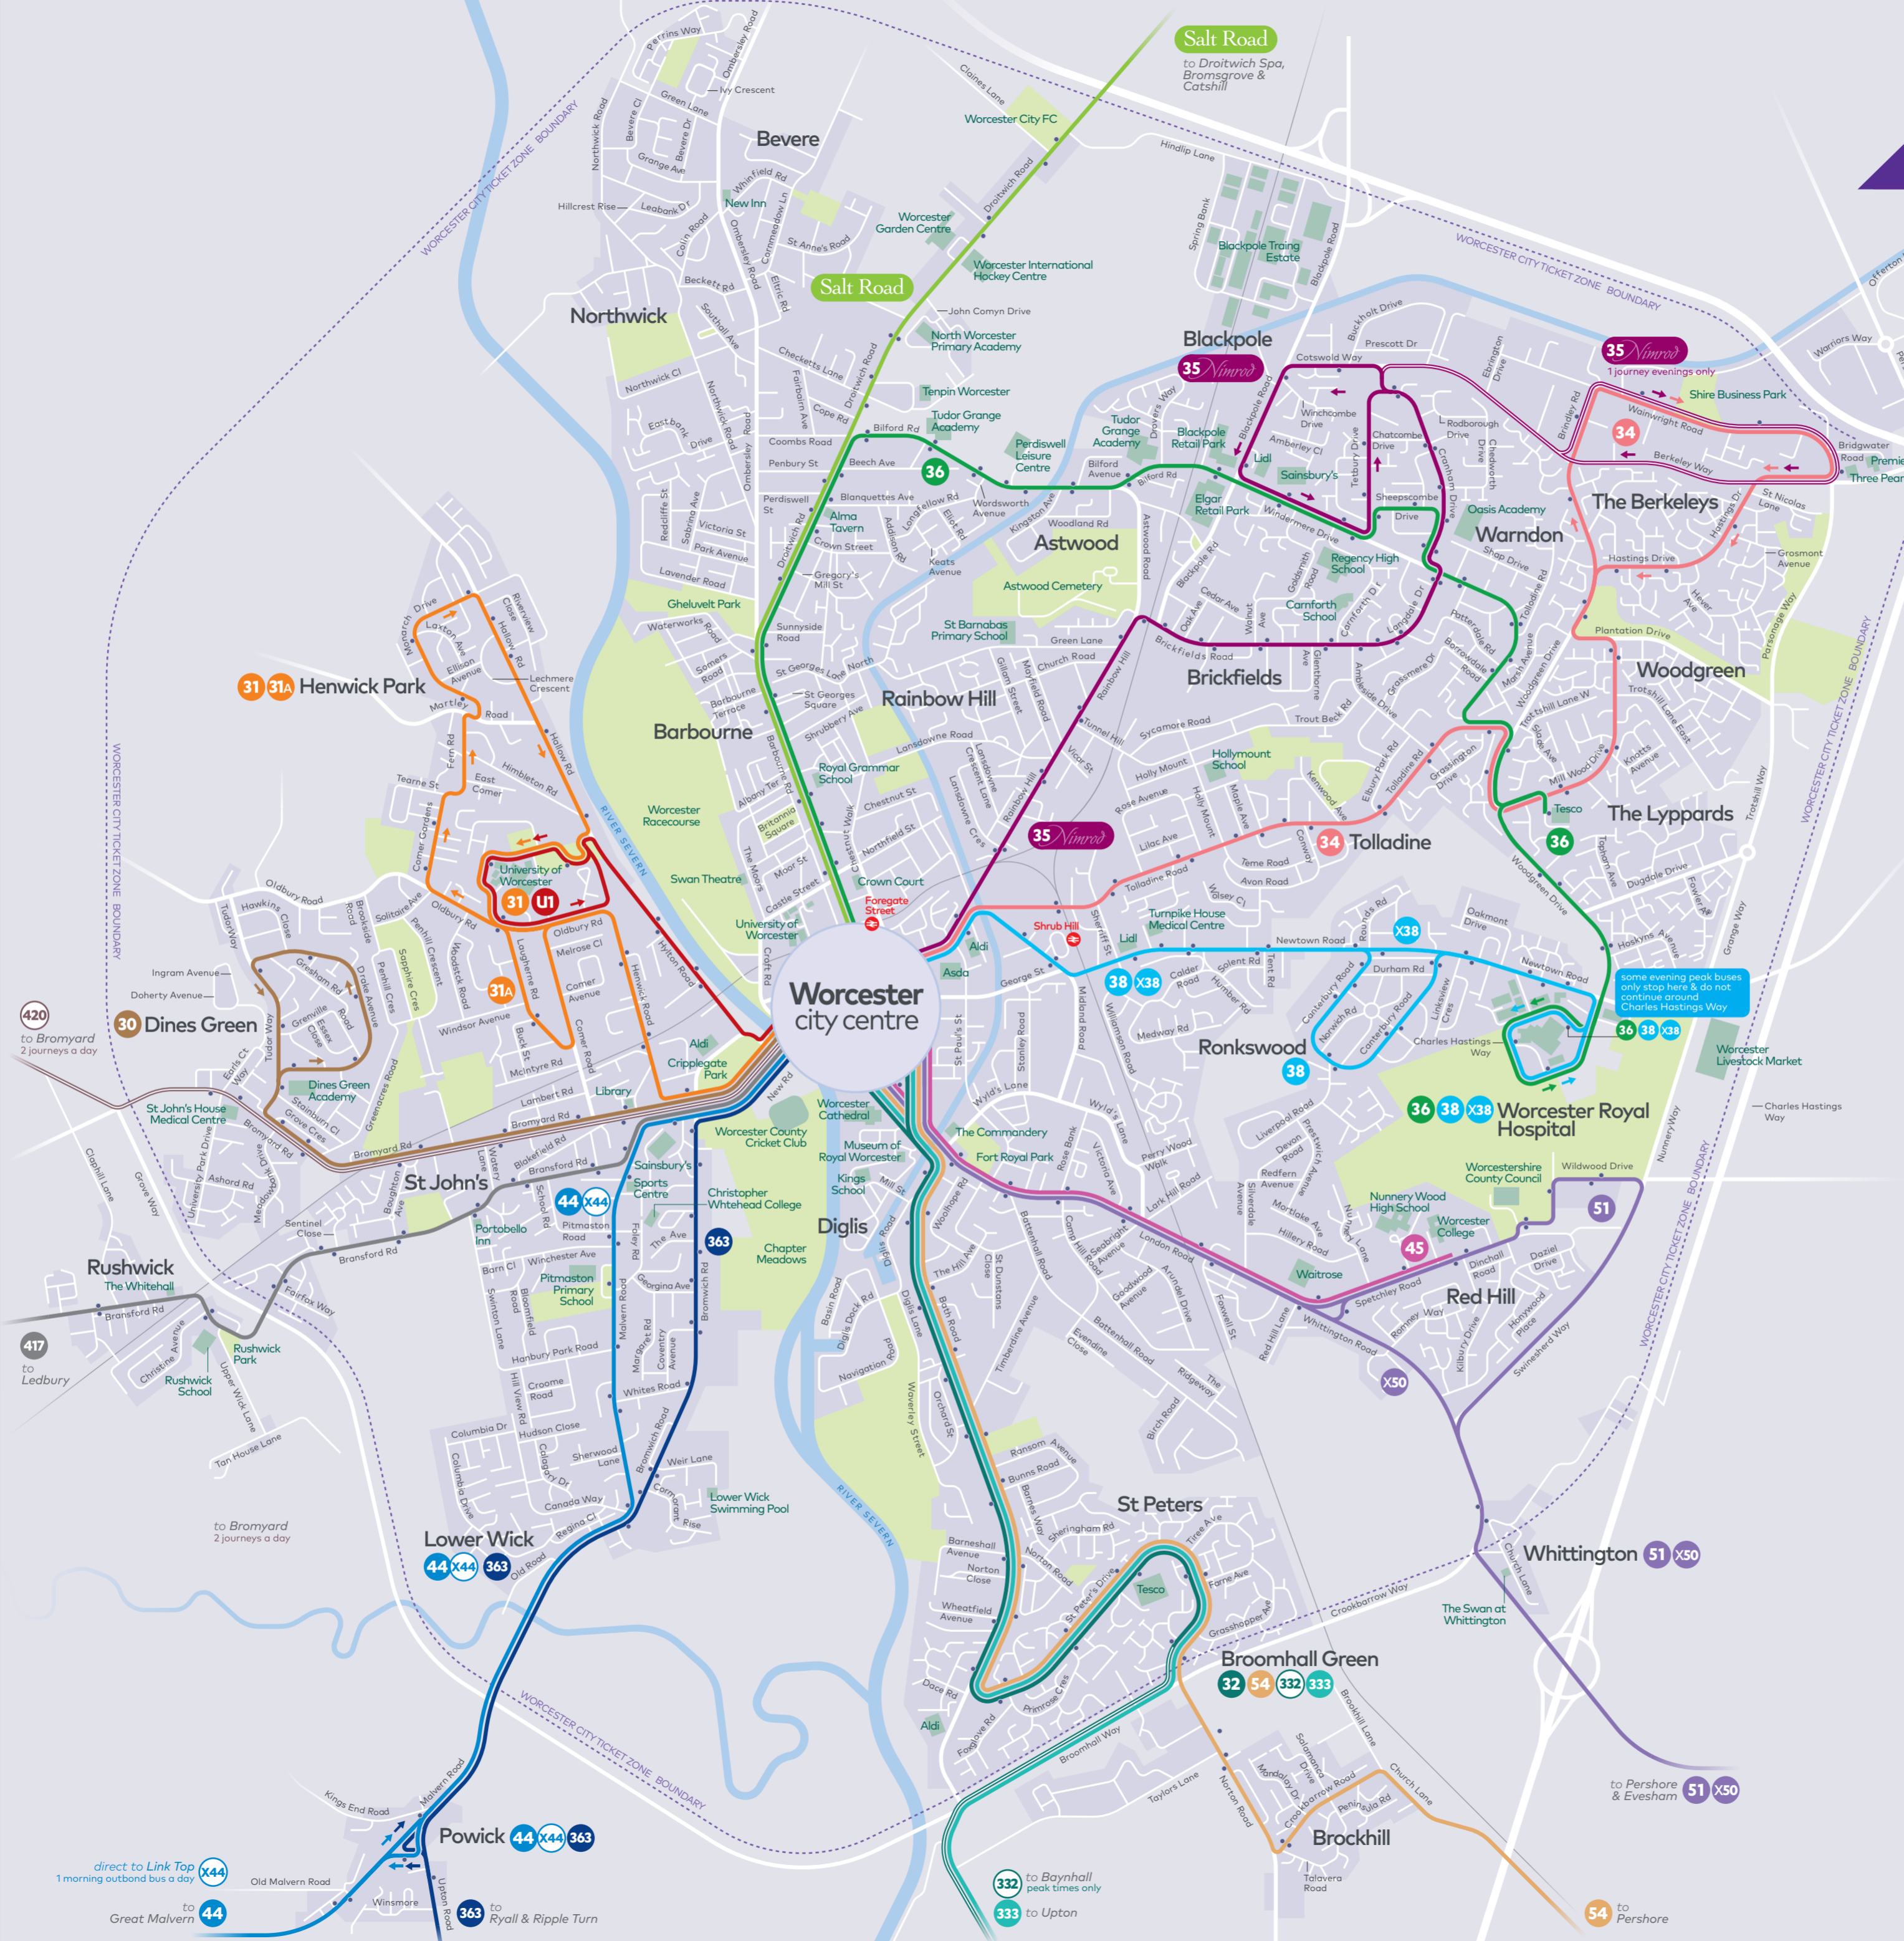

420**Bromyard - Worcester**

Valid from 3 September 2023

Monday to Friday (except Public Holidays)

	Service Number	T	
		420	420
Flaggoners Green	0705	0945	
Bromyard, Pump Street	0712	0952	
Bringsty, Cafe	0718	0958	
Whitbourne, Shelter	0724	1004	
Teme Bridge	0727	1007	
Broadwas, PO	0734	1014	
Crown East, Church	0741	1021	
Worcester Bus Station	0755	1035	

No service Saturday, Sunday or Public Holidays**Note:** T - Tuesdays only**420****Worcester - Bromyard****Monday to Friday** (except Public Holidays)

	Service Number	420
Worcester Bus Station	1700	
Crown East, Church	1710	
Broadwas, PO	1717	
Teme Bridge	1722	
Whitbourne, Shelter	1726	
Bringsty, Cafe	1730	
Bromyard, Pump Street	1739	
Flaggoners Green	1741	

No service Saturday, Sunday or Public Holidays

where to catch your bus in the city centre

	towards	bus station	stop
30	Dines Green	stand J	H
31 31A	Henwick Park	stand E	H
32	Broomhall Green	stand N	F
34	The Berkeleys	stand B	C
35 <i>Nimrod</i>	Blackpole	stand D	C
36	The Lyppards	stand L	A
38 X38	Ronkswood & Hospital	stand C	C
44 X44	Great Malvern	stand H	H
45	Red Hill	stand F	F
X50	Evesham	stand F	F
51	Pershire	stand F	F
54	Broomhall Green	stand N	F
322	Baynhall	stand N	F
333	Upton	stand N	F
363	Ryall & Ripple Turn	stand N	H
417	Ledbury	stand M	
420	Bromyard	stand M	
Salt Road	Droitwich Spa, Bromsgrove & Catshill	stand O	A
U1	University of Worcester	stand E	

direct to Link Top 1 morning outbound bus a day X44
 to Great Malvern 44
 to Bromyard 2 journeys a day 420
 to Bromyard 2 journeys a day 417
 to Ledbury 417
 to Pershire & Evesham 51 X50
 to Pershire 54
 to Baynhall peak times only 332
 to Upton 333
 to Ryall & Ripple Turn 363
 to Winmore 363