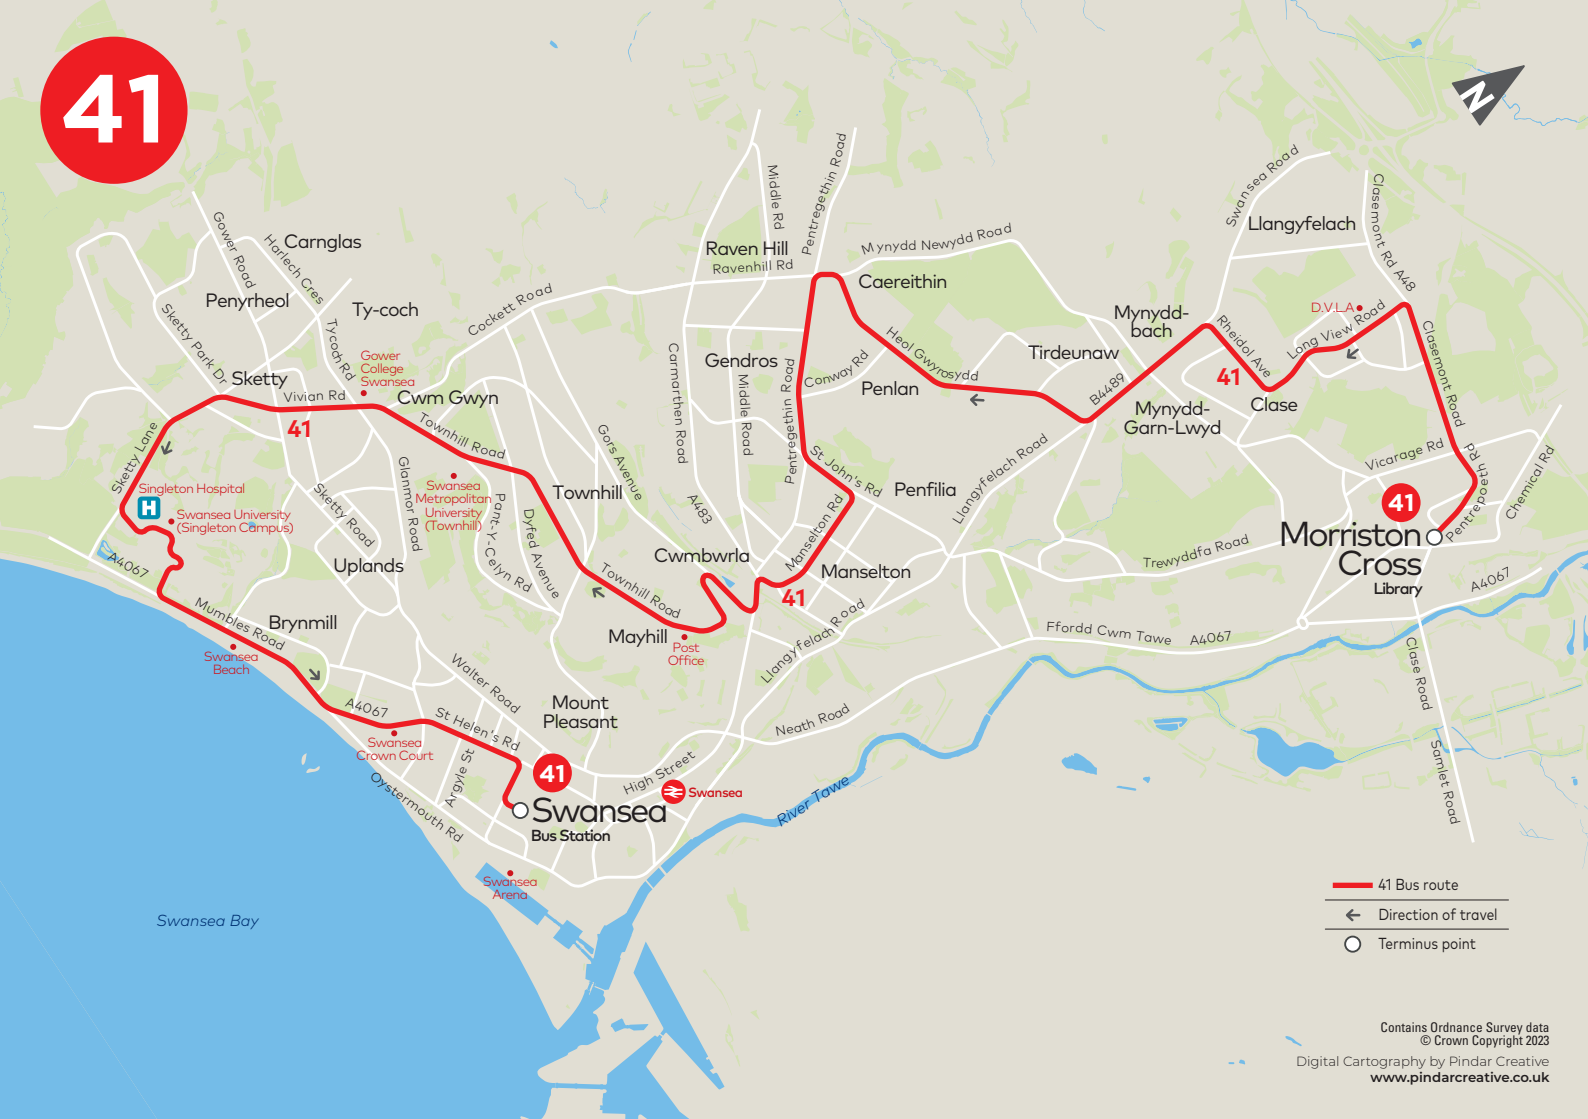

Mondays to Fridays except Public Holidays

	<i>Service Number</i>	41	41	41
Morrison Cross (Library)		—	—	0745
Clase Estate D.V.L.A.		0600	—	0750
Penlan Roundabout		0608	0653	0802
Caereithin Cross		0610	0655	0805
Manselton St Johns Road		0613	0658	0810
Cwmbwrla (Approach Road)		0617	0702	0816
Mayhill (Post Office)		0620	0705	0822
Townhill (Graiglwyd Square)		0623	0708	0825
Swansea College (SW)		0626	0711	0832
Sketty Cross		0628	0713	0837
Singleton Hospital		0632	0717	0841
Swansea University (Singleton Campus)		0634	0719	0843
Swansea University (NE)		—	—	0844
Swansea (Crown Court)		—	—	0847
Swansea Bus Station		—	—	0852

Saturdays except Public Holidays

	<i>Service Number</i>	41	41
Clase Estate D.V.L.A.		0600	—
Penlan Roundabout		0608	0653
Caereithin Cross		0610	0655
Manselton St Johns Road		0613	0658
Cwmbwrla (Approach Road)		0617	0702
Mayhill (Post Office)		0620	0705
Townhill (Graiglwyd Square)		0623	0708
Swansea College (SW)		0626	0711
Sketty Cross		0628	0713
Singleton Hospital		0632	0717
Swansea University (Singleton Campus)		0634	0719

No service on Sundays and Public Holidays

41

- 41 Bus route
- Direction of travel
- Terminus point