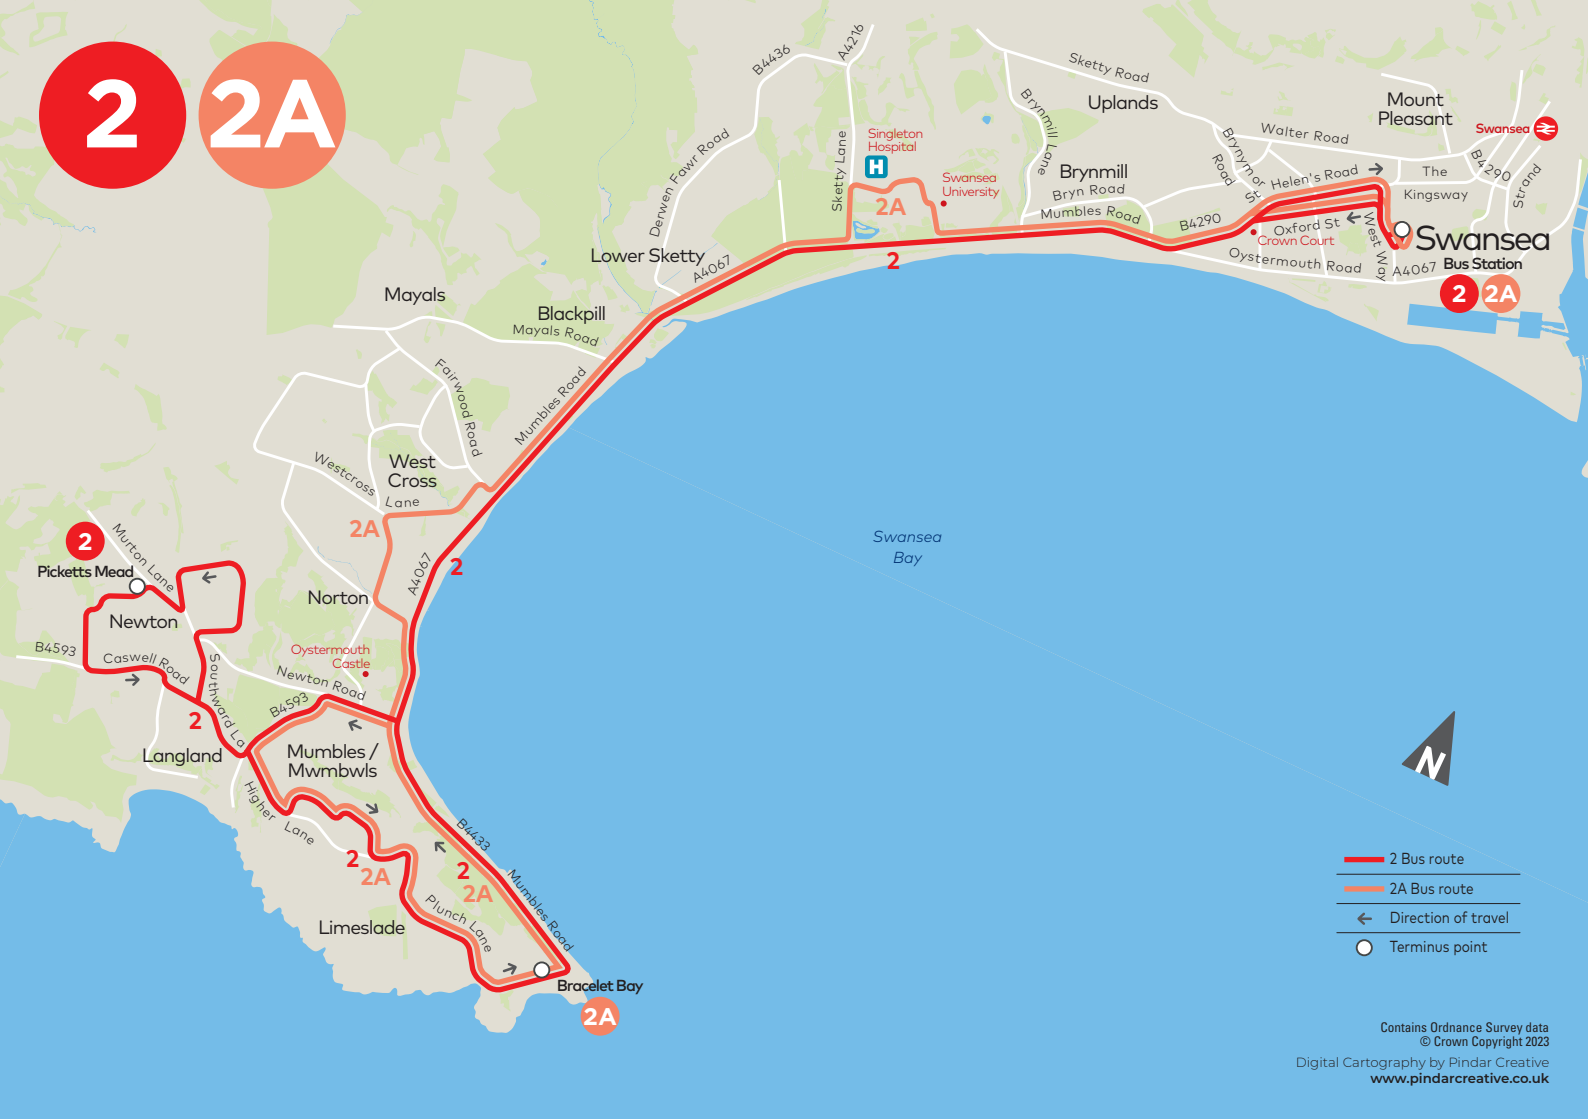

Service Number 2

Swansea Bus Station (Bay W)	1850
Guildhall (Crown Court)	1856
Blackpill (Lido)	1905
Oystermouth (Castle)	1913
Oystermouth (Castle)	1914
Langland Corner	1918
Picketts Mead (W)	1924

Sundays and Public Holidays

2

2A

- 2 Bus route
- 2A Bus route
- ← Direction of travel
- Terminus point