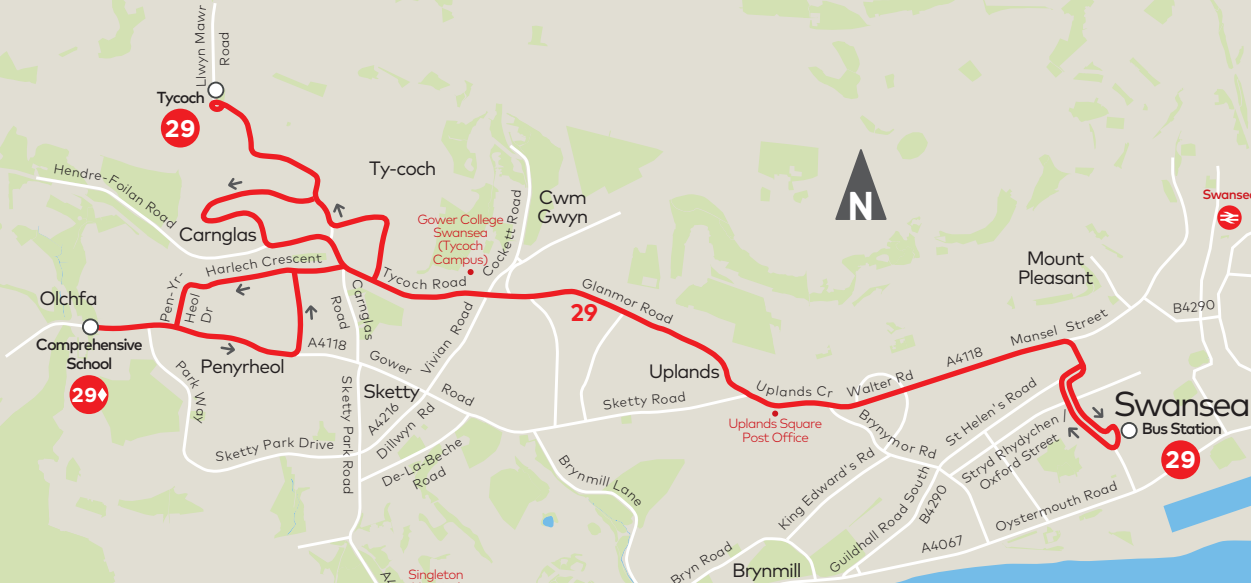

29

Tycoch (Llwynmawr/Rowan Ave) – Gower College Swansea (Tycoch Campus) – City Centre

Mondays to Fridays except Public Holidays

<i>Service Number</i>	29	29	29	29	29	29	29	29	29	29	29
Tycoch (Llwyn Mawr Rd)	0815	0906	1006	1106	1206	1306	1406	1506	1606	1706	1806
Pastoral Way	0817	0908	1008	1108	1208	1308	1408	1508	1608	1708	1808
Tycoch Square	0819	0910	1010	1110	1210	1310	1410	1510	1610	1710	1810
Gower College Swansea	0822	0913	1013	1113	1213	1313	1413	1513	1613	1713	–
Uplands Square (H Sports)	0829	0920	1020	1120	1220	1320	1420	1520	1620	1720	–
Swansea Bus Station	0837	0928	1028	1128	1228	1328	1428	1528	1628	1728	–

No service on Saturdays, Sundays or Public Holidays

29

City Centre – Gower College Swansea (Tycoch Campus) – Tycoch (Llwynmawr/Rowan Ave)

Mondays to Fridays except Public Holidays

<i>Service Number</i>	Notes	Sch	Col	29	29	29	29	29	29	29	29	29			
Swansea Bus Station				0735	0835	0840	0945	1045	1145	1245	1345	1445	1545	1645	1745
Uplands Square (Post Office)				0742	0842	0847	0952	1052	1152	1252	1352	1452	1552	1652	1752
Gower College Swansea (Tycoch Campus)				0749	0849	0854	0959	1059	1159	1259	1359	1459	1559	1659	1759
Tycoch (Lon Masarn)				0750	–	0856	1001	1101	1201	1301	1401	1501	1601	1701	1801
Tycoch (Llwyn Mawr Rd)				0755	–	0900	1005	1105	1205	1305	1405	1505	1605	1705	1805
Pastoral Way (SE)				0759	–	–	–	–	–	–	–	–	–	–	–
Comprehensive School				0802	–	–	–	–	–	–	–	–	–	–	–

Notes: Col - College days only Sch - Schooldays only

No service on Saturdays, Sundays or Public Holidays

29

- 29 Bus route
- ◆ School journeys only
- ← Direction of travel
- Terminus point