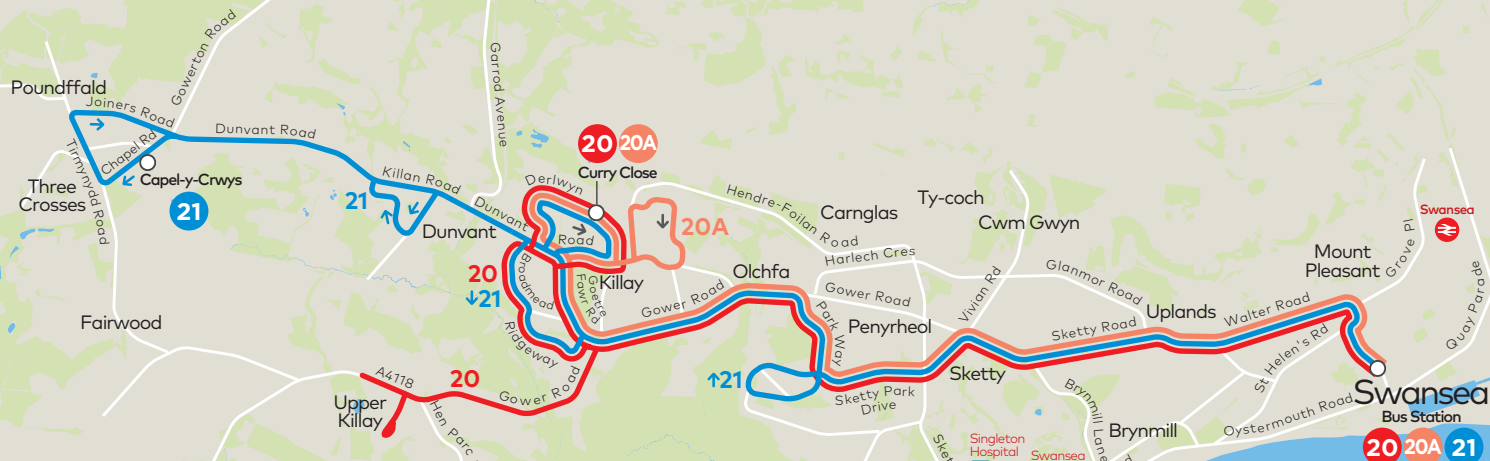

<i>Service number</i>	20	21	20	20	20	20	
Swansea Bus Station	1635	1705	1735	1805	1950	2120	2250
Uplands Square (Post Office)	1642	1712	1742	1811	1958	2128	2258
Sketty Cross	1646	1716	1746	1815	2001	2131	2301
Hen Dderwen	1650	1720	1750	1819	2005	2135	2305
Killay (Square)	1656	1726	1756	1824	2010	2140	2310
Priors Way	—	1732	—	—	—	—	—
Derlwyn (Curry Close)	1700	—	1800	1829	2018	2148	2318

20

20A

21

- 20 Bus route
- 20A Bus route
- 21 Bus route
- ← Direction of travel
- Terminus point