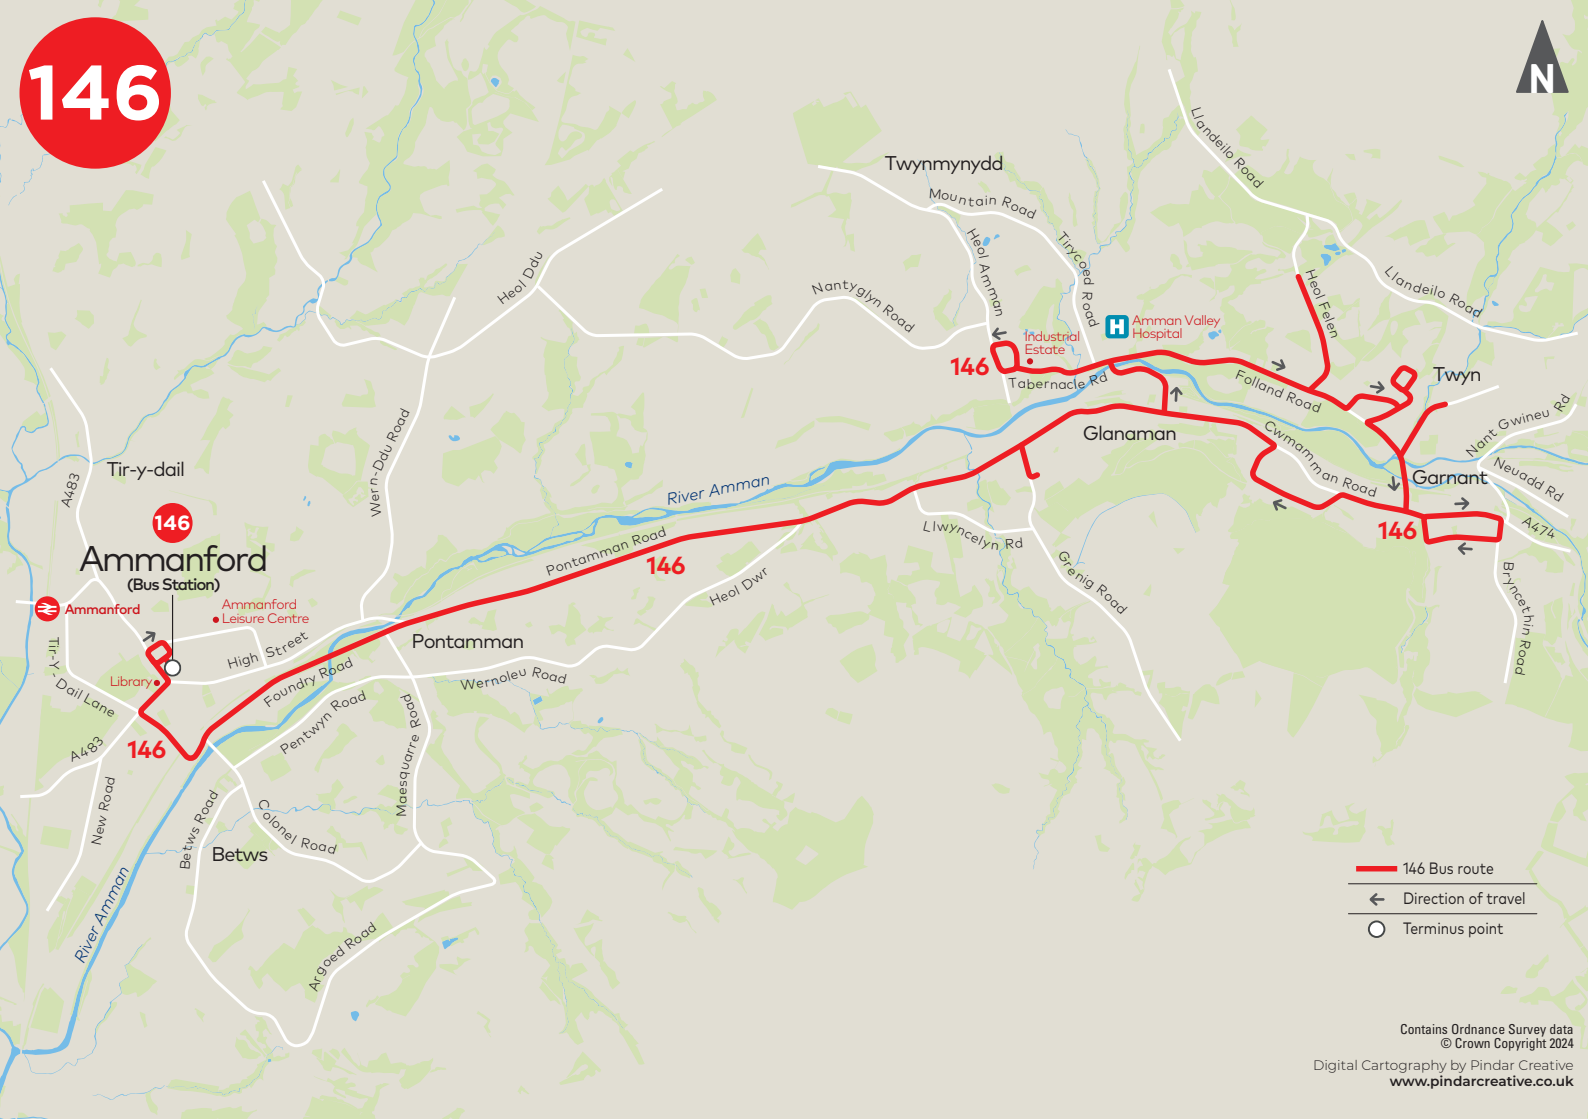

Mondays to Fridays except Public Holidays

<i>Service Number</i>	146	146	146
Ammanford (Bus Station)	1200	1400	1620
Ammanford (Opp.Wilkinsons)	1203	1403	1623
Glanaman (Bro Ryan)	1212	1412	1632
Cwmaman (Heol Aman) shelter	1218	1418	1638
Folland Road (Hospital)	1221	1421	1641
Maes-y-Bedol (Shelter)	1226	1426	1646
Twyn (Square)	1230	1430	1650
Garnant (Raven Inn)	1233	1433	1653
Garnant (Stepney Road)	1235	1435	1655
Garnant (Raven Inn)	1237	1437	1657
Garnant (New School Road)	1238	1438	1659
Glanaman (Square)	1242	1442	1703
Glanaman (Bro Ryan)	1245	1445	1706
Ammanford (Wilkinsons)	1254	1454	1715
Ammanford (Bus Station)	1257	1457	1718

Saturdays except Public Holidays

<i>Service Number</i>	146	146	146
Ammanford (Bus Station)	1200	1400	1620
Ammanford (Opp.Wilkinsons)	1203	1403	1623
Glanaman (Bro Ryan)	1212	1412	1632
Cwmaman (Heol Aman) shelter	1218	1418	1638
Folland Road (Hospital)	1221	1421	1641
Maes-y-Bedol (Shelter)	1226	1426	1646
Twyn (Square)	1230	1430	1650
Garnant (Raven Inn)	1233	1433	1653
Garnant (Stepney Road)	1235	1435	1655
Garnant (Raven Inn)	1237	1437	1657
Garnant (New School Road)	1238	1438	1659
Glanaman (Square)	1242	1442	1703
Glanaman (Bro Ryan)	1245	1445	1706
Ammanford (Wilkinsons)	1254	1454	1715
Ammanford (Bus Station)	1257	1457	1718

No service on Sundays and Public Holidays

146

- 146 Bus route
- Direction of travel
- Terminus point