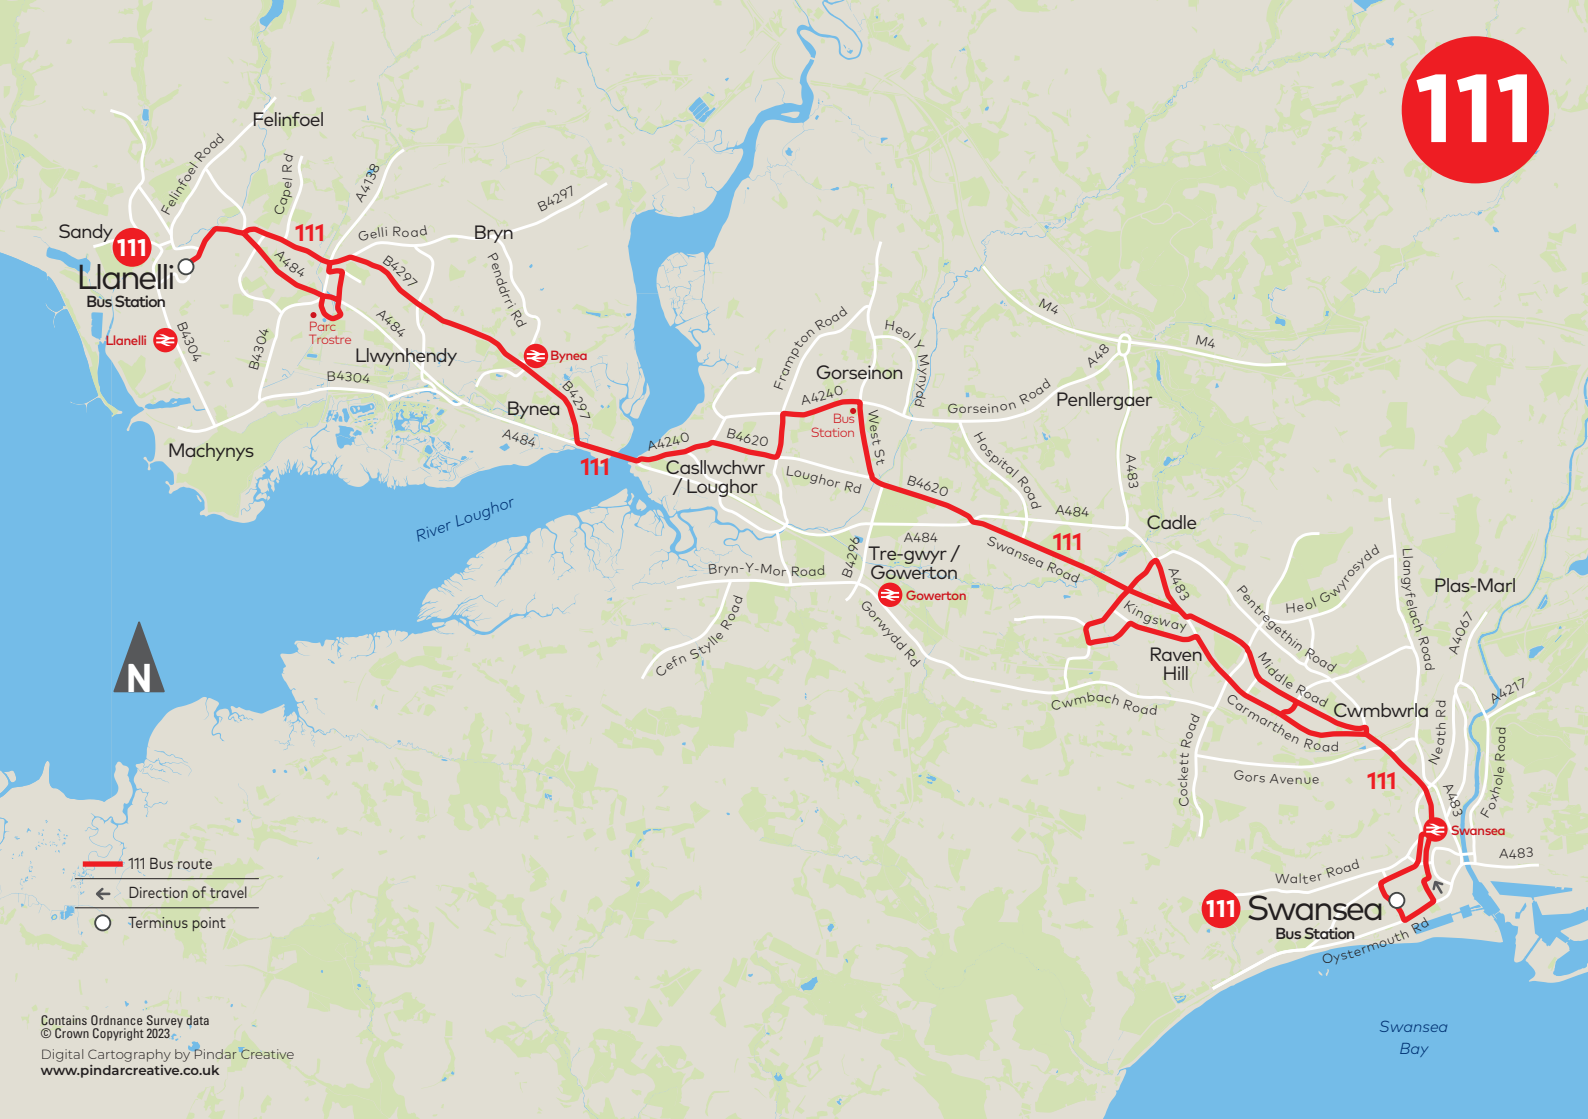

- 111 Bus route
- ← Direction of travel
- Terminus point

Swansea Bay