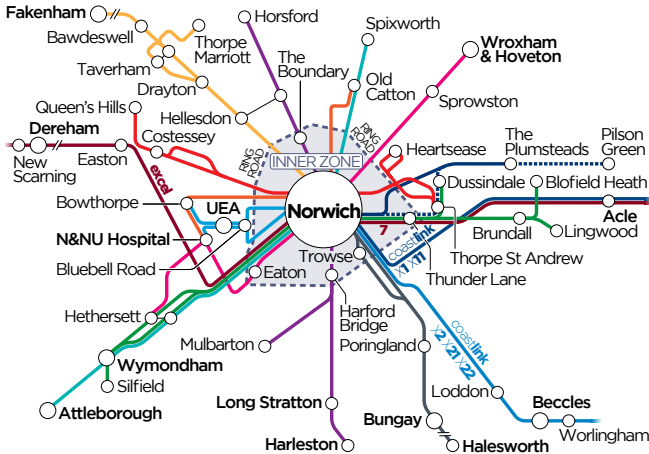

• Times at these stops are estimated

	33	33	33	33	33	33	33A	33A
City Centre St Stephens Street	0845	1000	1115	1230	1345	1505	1620	1750
City Centre Castle Meadow	0849	1004	1119	1234	1349	1509	1624	1754
Rail Station Thorpe Road •	0852	1007	1122	1237	1352	1512	1626	1756
Harvey Lane Aldi	0859	1014	1129	1244	1359	1519	▼	▼
Yarmouth Road St Andrews Avenue	▼	▼	▼	▼	▼	▼	1634	1804
Thorpe St. Andrew Sainsburys •	▼	▼	▼	▼	▼	▼	1636	1806
Dussindale Drive Desborough Way	▼	▼	▼	▼	▼	▼	1642	1812
Thorpe End Green	0909	1024	1139	1254	1409	1529	1648	1818
Little Plumstead Brick Kilns	0915	1030	1145	1300	1415	1535	1701	1831
Great Plumstead School	0925	1040	1155	1310	1425	1545	1705	1823
Panxworth Salhouse Road							1706	1836
South Walsham Bus Shelter							1711	1841
Pilson Green Bus Shelter							1715	1845

BUS TIMES from 29th October 2023

Welcome to service 33 33A

network **Norwich** buses, made simple...

Service 33 | 33A is one of our frequent Network Norwich bus routes...ideal for easy connections all across the city with great value tickets for unlimited travel...

unlimited travel - all buses - all day

Norwich Zone anywhere on the map	£6 adult	£4.50 young person	£11 High5 group*
Inner Zone for shorter trips	£5 adult	£3.70 young person	£9 High5 group*

buy on app or on the bus